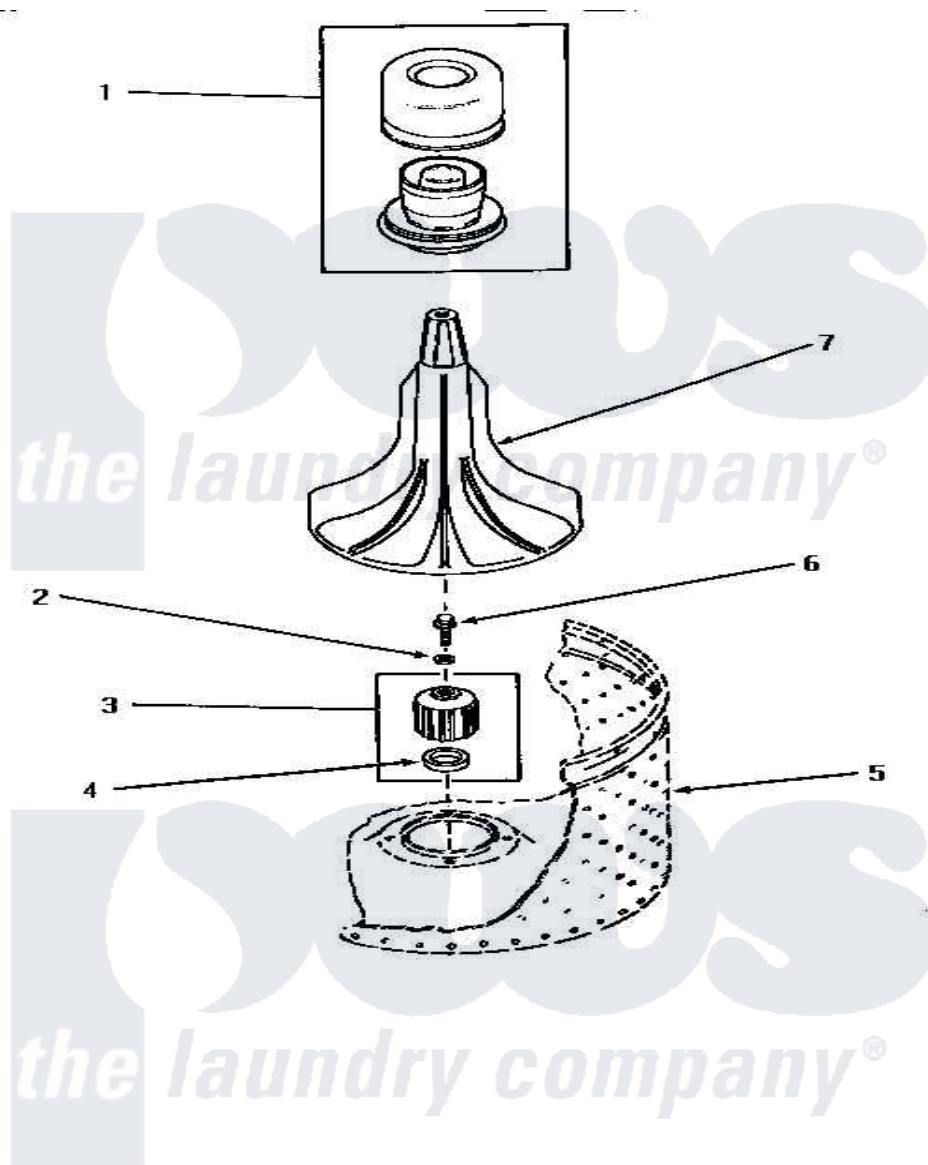

# Amana AA4111 03 - AGITATOR, DRIVE BELL & SEAL KIT

## AGITATOR, DRIVE BELL AND SEAL KIT

Amana [Residential Amana AA4111 Washer Parts](#) Parts Diagram 03 - AGITATOR, DRIVE BELL & SEAL KIT  
 Click on the part number to view part

Item	Original Part Number	Replaced By	Status	Part Description
1	30857	<a href="#">33510</a>		Assembly, Dispenser-Fabric
2	30853		Not Available	SEAL
3	30071P	<a href="#">R9900189</a>		Kit, Drive Bell And Seal
4	Y00000000		Not Available	SEE NOTE SEAL SEAT
5	Y00000000		Not Available	SEE NOTE WASHTUB
6	<a href="#">30852</a>			Screw, No.8-1/4 X 20 X 3/
7	30855	<a href="#">40000501W</a>		Agitator, Flex Vane
NI	442P3	<a href="#">R9900189</a>		Kit, Drive Bell And Seal