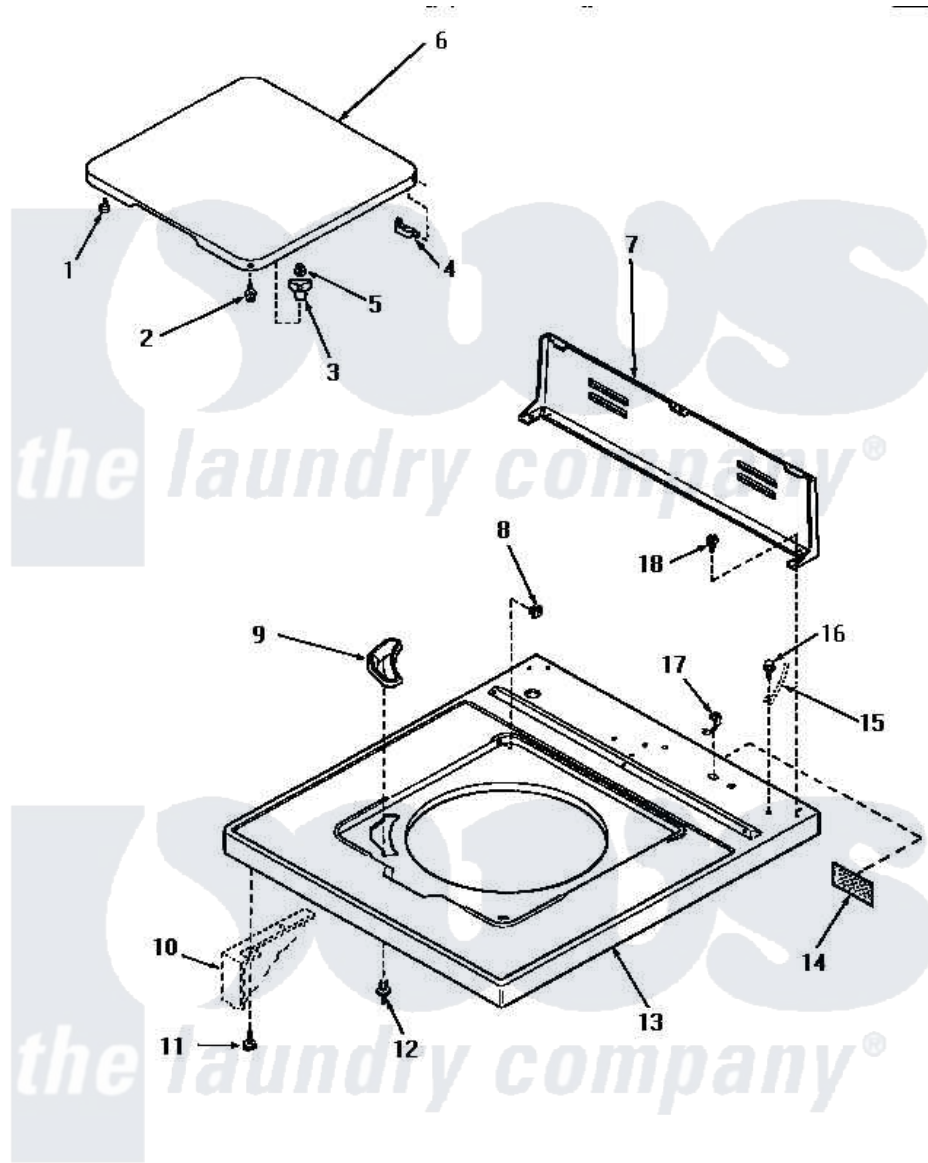

# Amana AA4111 05 - CAB TOP/LOADING DR & CTRL HOOD REAR PAN

## CABINET TOP, LOADING DOOR AND CONTROL HOOD REAR PANEL

Amana Residential Amana AA4111 Washer Parts Parts Diagram 05 - CAB TOP/LOADING DR & CTRL HOOD REAR PAN

[Click on the part number to view part](#)

Item	Original Part Number	Replaced By	Status	Part Description
1	32507	<a href="#">40038001</a>		Bumper
2	27203		Not Available	ASSY,SCREW & WASHER
3	<a href="#">27149</a>			Catch, Lid Switch
4	27626		Not Available	HINGE,HIDDEN
5	<a href="#">21752</a>			Nut, 8-32 Hex Brilock
6	31315W		Not Available	LOADING DOOR, WHITE
"	31315L		Not Available	LOADING DOOR, ALMOND
"	31315H		Not Available	LOADING DOOR, HARVEST GOLD
7	31230		Not Available	CONTROL HOOD REAR PANEL
8	<a href="#">27625</a>			Bushing
9	32786		Not Available	BLEACH DISPENSER
10	Y00000000		Not Available	SEE NOTE CABINET
11	Y31644	<a href="#">27001200</a>		Screw
12	<a href="#">56534</a>			Barrel, Support

13	32808L	<a href="#">32808LP</a>	Assembly Top And Carton	
"	32808H		Not Available	CABINET TOP, HARVEST GOLD
"	32808W	<a href="#">32808WP</a>	Assembly Top And Carton	
14	24903		Not Available	STICKER,DISCONNECT POW
15	Y00000000		Not Available	SEE NOTE GROUND WIRE, GREEN
16	<a href="#">52909</a>			Screw, 10B-16 X 1/2 HeX
17	21903	<a href="#">211881</a>		Grommet, Cord Part Not Used-Gas Models Only
18	23962	<a href="#">W10116760</a>		Screw