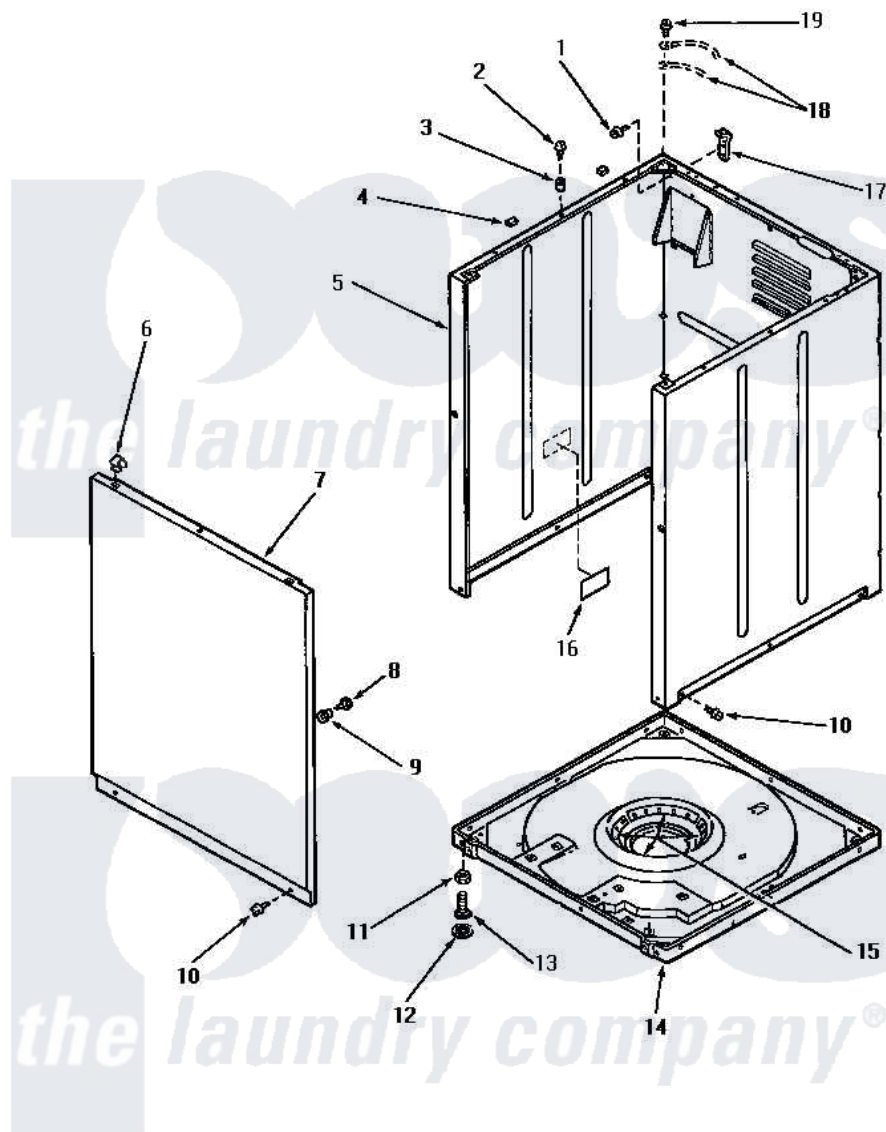

Amana AA4111 06 - FRONT PANEL, CABINET & BASE

FRONT PANEL, CABINET AND BASE

Amana Residential Amana AA4111 Washer Parts Parts Diagram 06 - FRONT PANEL, CABINET & BASE

[Click on the part number to view part](#)

Item	Original Part Number	Replaced By	Status	Part Description
1	51780	3390631		Screw, 10-16 X 3/8
2	56086	Y014874		Screw, Idler Arm And Sleeve
3	56079	505187		Locator, Panel
4	Y56128			Pad, Bumper
5	31669HP		Not Available	REPL BY 34475HP
"	31669WP	38612WP		Kit-Service
"	31669LP	38612LP		Kit Service Cabinet
6	28835	22001650		Fastener, Spring
7	32708H		Not Available	PANEL,FRONT
"	32708L	32708LP		Panel, Front
"	32708W	32708WP		Panel Front
8	32671	Y014874		Screw, Idler Arm And Sleeve
9	28102			Locator, Panel
10	27196	27001200		Screw
11	28199		Not Available	LOCKNUT
12	21749	40016001		Foot, Rubber

13	20409	22003428	Leg, Adjustable
14	31653P		Assembly, Base-Complete-G90
15	434P3	Not Available	KIT, SNUBBER PAD
16	33285	Not Available	TAPE, 1 INCH SQUARE, DBL
17	Y27103		Hinge, Hold-Down Lug
18	Y00000000	Not Available	SEE NOTE GROUND WIRES -- (GREEN)
19	56392	Not Available	SCREW, 8-18 X 3/8 TAPPI
NI	26594P		Grease, Silicone - 2 Oz Tube