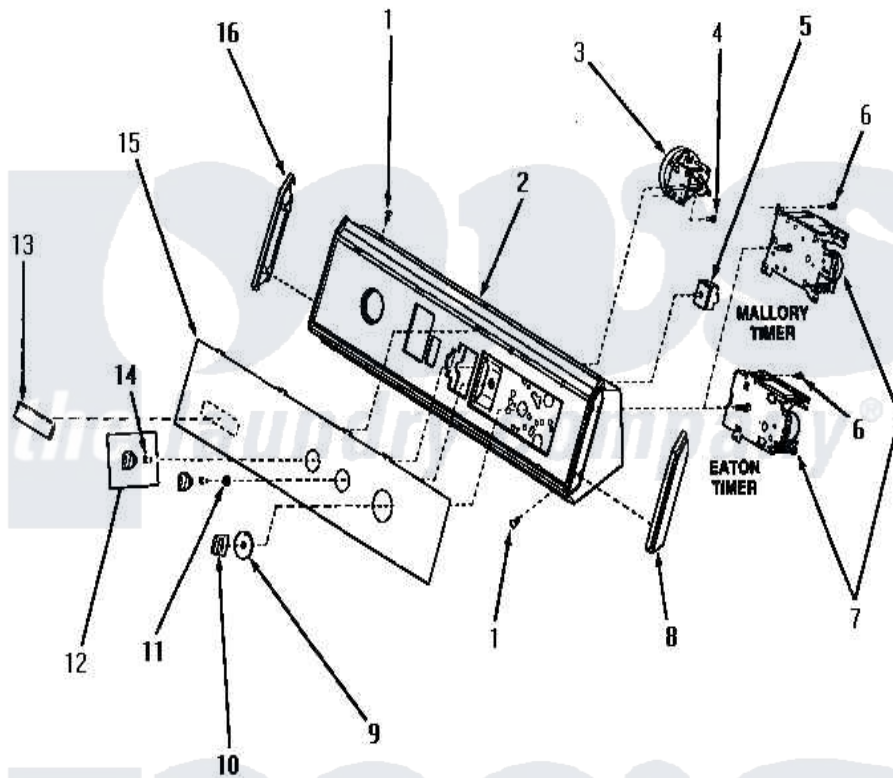

Amana AA4111 07 - GRAPHIC PANEL, CONTROL HOOD & CONTROLS

GRAPHIC PANEL, CONTROL HOOD AND CONTROLS

Amana [Residential Amana AA4111 Washer Parts](#) Parts Diagram 07 - GRAPHIC PANEL, CONTROL HOOD & CONTROLS

[Click on the part number to view part](#)

Item	Original Part Number	Replaced By	Status	Part Description
"	NOTE:		Not Available	SIPHON BREAK KIT MUST BE INSTALLED IN DRAIN HOSE IF THE DRAIN RECEPTACLE IS LOWER THAN THE CABINET TOP OF THE WASHER.
1	31752		Not Available	SCREW, No.8ABX3/4 POZIDRI
2	31735		Not Available	ASSY, CONTROL HOOD
3	31266			Switch, Pressure-Rotary
4	31260			Screw, No.8 X 3/8 Ind H
5	21300		Not Available	SWITCH,TEMPERATURE
6	23962	W10116760		Screw
7	31239	31239P		Timer 3 Cycle Package
8	32342			Insert, Control Hood-R.
9	31279			Assembly, Timer Skirt And Ring
10	31281			Assembly, Knob-Timer-Black

11	57584	Not Available	NUT
12	31286	Not Available	ASSY,KNOB-ROTARY-BLK/O
14	10519	Not Available	RETAINER
15	32349	Not Available	PANEL,GRAPHIC
16	32343	Not Available	INSERT,CONTROL HOOD-L.