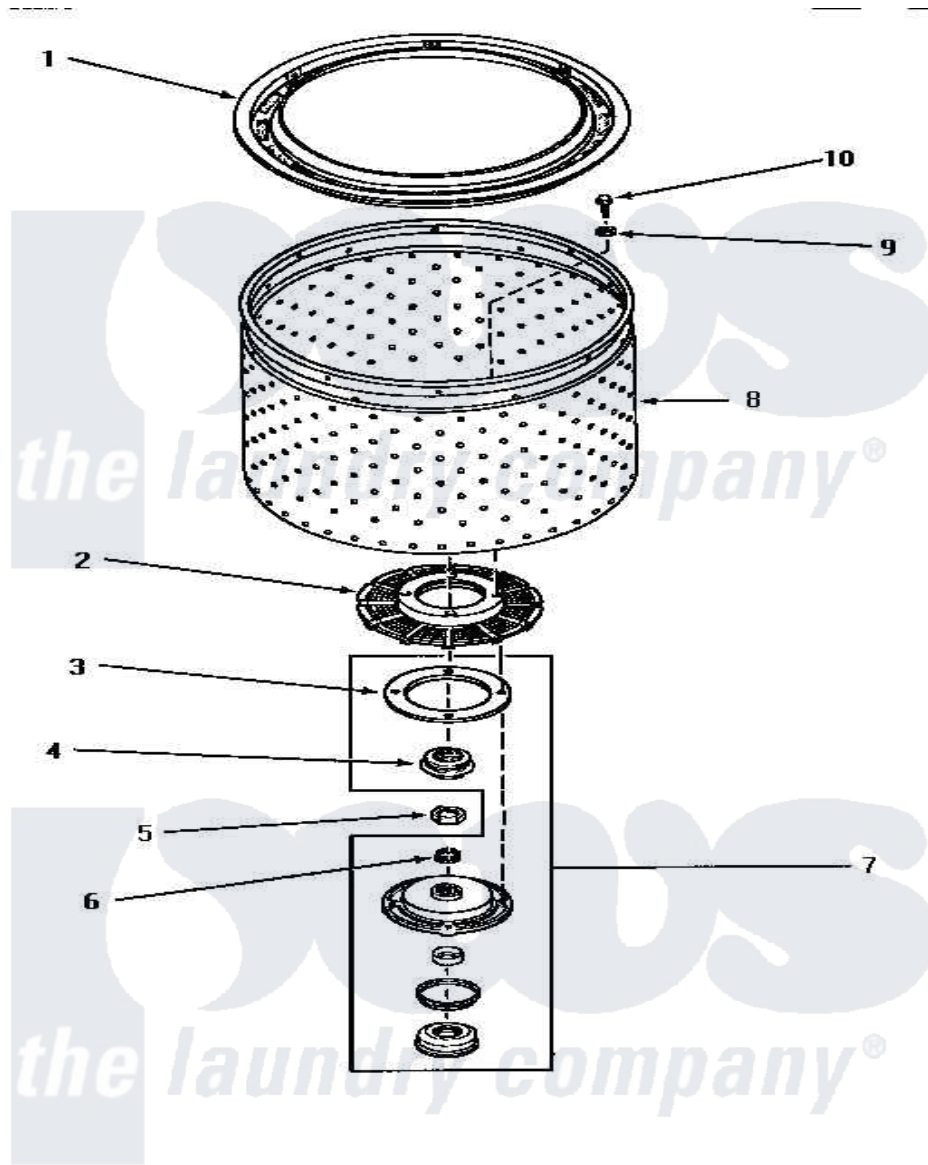

# Amana AA4111 09 - LINT FILTER, WASHTUB & HUB

## LINT FILTER, WASHTUB AND HUB

Amana Residential Amana AA4111 Washer Parts Parts Diagram 09 - LINT FILTER, WASHTUB & HUB  
 Click on the part number to view part

Item	Original Part Number	Replaced By	Status	Part Description
1	30944	<a href="#">33521</a>		Filter Lin/Clothes Guard
2	32998	<a href="#">39371</a>		Filter Lin
3	27125	<a href="#">39122</a>		Gasket, Washtub
4	Y00000000		Not Available	SEE NOTE SEAL HEAD -- (INCLUDED WITH 442P3 KIT)
5	Y29220	<a href="#">40016301</a>		Nut, Lock
6	29728	<a href="#">40008301</a>		Insert, Spline
7	495P3	<a href="#">R9900552</a>		Hub And Seal
8	28138		Not Available	WASHTUB, STAINLESS STEEL
"	29074	<a href="#">39252P</a>		Wash Tub
"	33295	<a href="#">39252P</a>		Wash Tub
"	<a href="#">33245</a>			Washtub, Stainless Steel
9	<a href="#">28094</a>			Gasket
10	27202	<a href="#">W1011678Z</a>		Screw