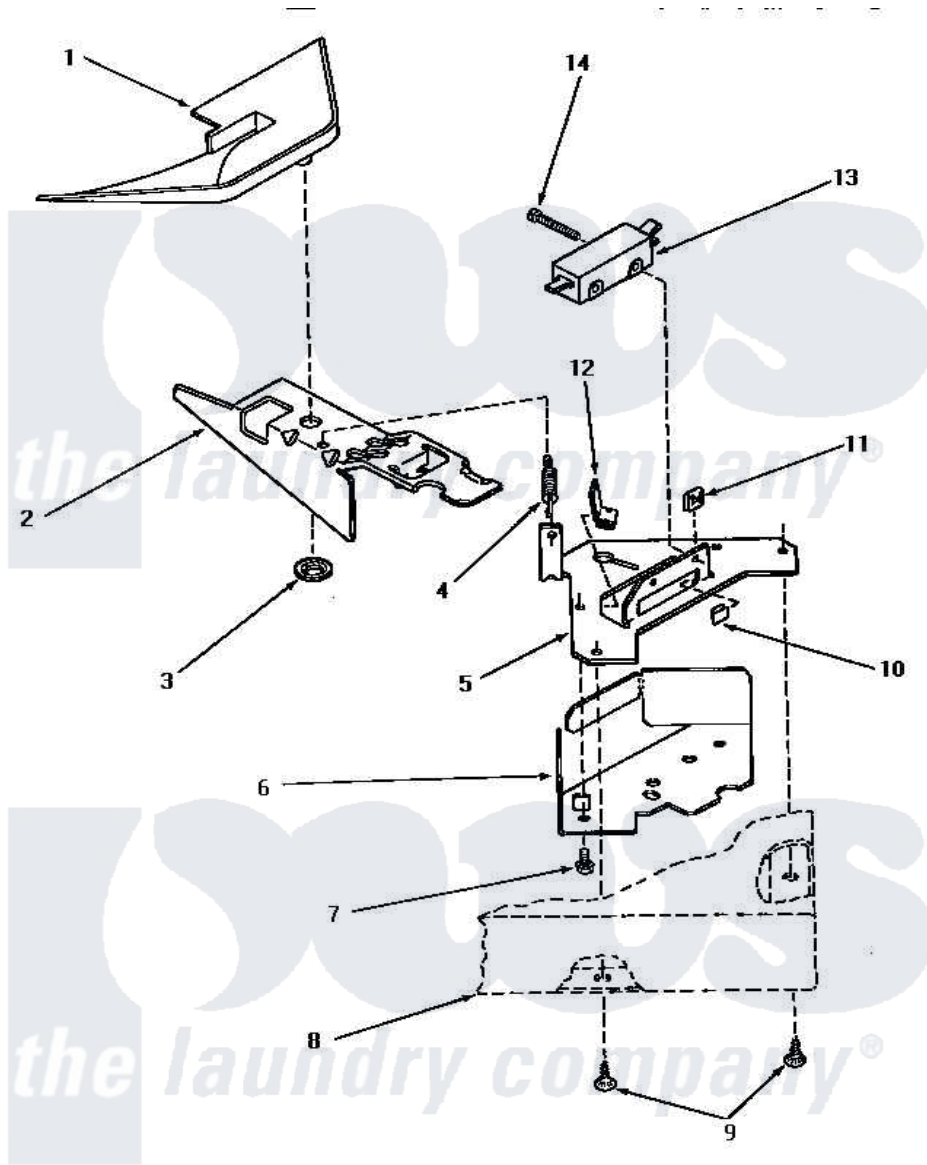

Amana AA4111 10 - LOADING DOOR SWITCH & BRACKET ASSY

LOADING DOOR SWITCH AND BRACKET ASSEMBLY

Amana [Residential Amana AA4111 Washer Parts](#) Parts Diagram 10 - LOADING DOOR SWITCH & BRACKET ASSY
 Click on the part number to view part

Item	Original Part Number	Replaced By	Status	Part Description
1	29042		Not Available	SHIELD,LID SWITCH
2	27602			Lever, Out-Of-Bal Switch
3	29043			Nut, Push
4	27603			Spring, Switch Lever
5	27250		Not Available	BRACKET,OUT-OF-BAL SWI
6	33086		Not Available	ENCLOSURE,LID SWITCH
7	23222	3177991		Screw
8	Y00000000		Not Available	SEE NOTE CABINET TOP
9	28193			Screw, 8-1/2 Tapping W/
10	27610			Clip, U
11	27248		Not Available	NUT,SPEED U-TYPE
12	Y27837			Clip, Speed-"U" Type
13	27249		Not Available	SWITCH
14	Q6516		Not Available	SCREW,6-32 X 1 ROUND H