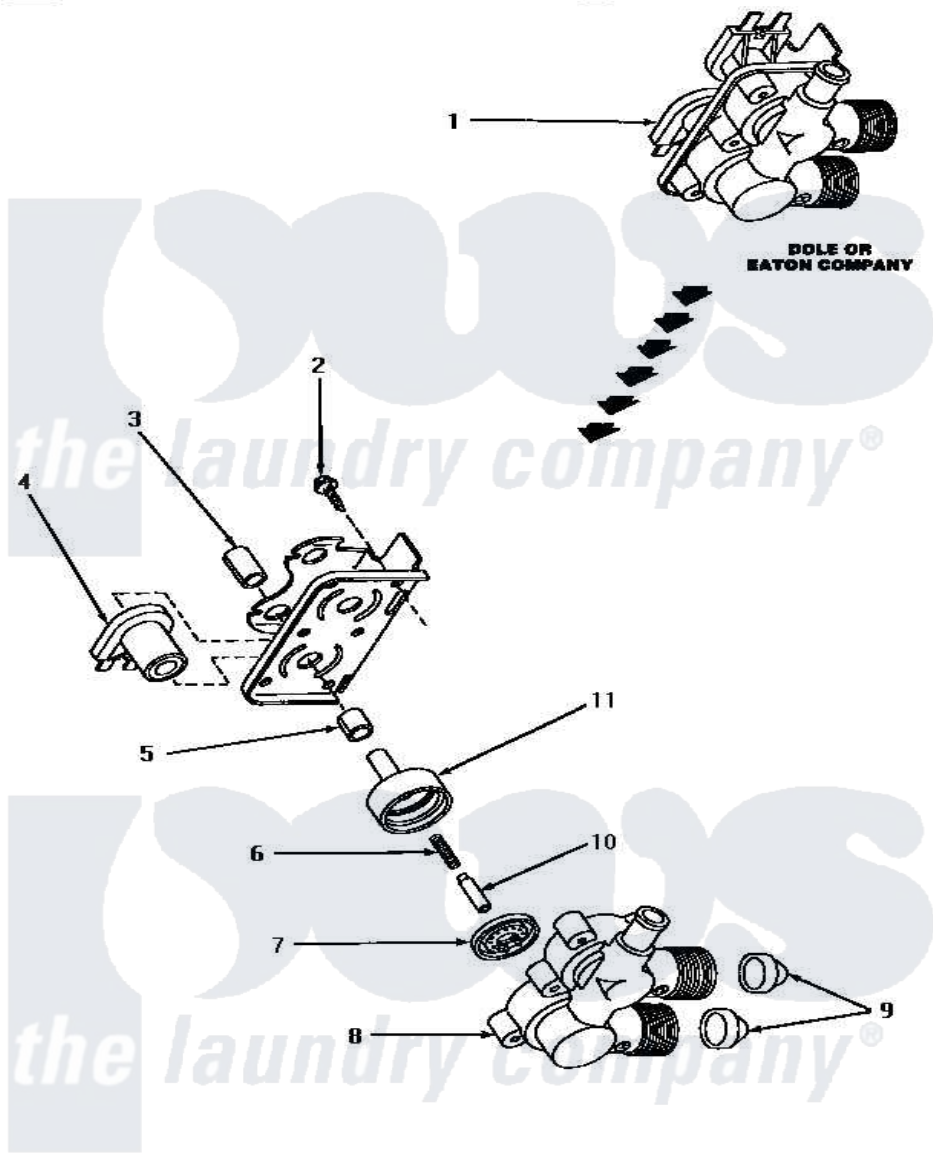

Amana AA4111 11 - MIXING VALVE ASSY

MIXING VALVE ASSEMBLY (Dole or Eaton Company)

Amana [Residential Amana AA4111 Washer Parts](#) Parts Diagram 11 - MIXING VALVE ASSY
[Click on the part number to view part](#)

Item	Original Part Number	Replaced By	Status	Part Description
1	27156	33930		Valve, Mixing
2	25817C		Not Available	SCREW
3	24128		Not Available	SLEEVE, LONG
4	24126	33930		Valve, Mixing
5	24129		Not Available	SLEEVE, SHORT
6	24131		Not Available	SPRING
7	24134		Not Available	DIAPHRAGM
8	Y24159	33930		Valve, Mixing
9	24122	22002960		Strainer, Washer Inlet
10	24132		Not Available	ARMATURE
11	24130			Guide, Armature