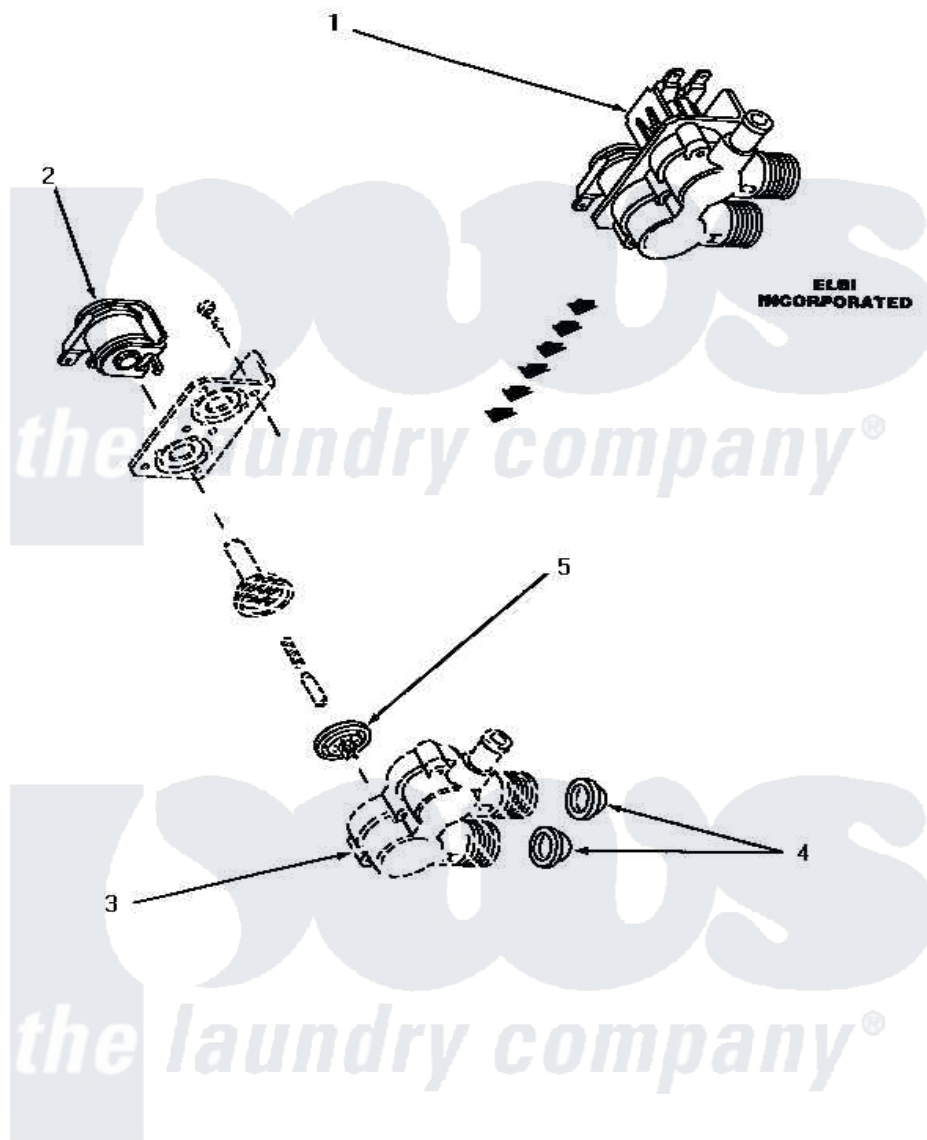

Amana AA4111 12 - MIXING VALVE ASSY

MIXING VALVE ASSEMBLY (Elbi Incorporated)

Amana [Residential Amana AA4111 Washer Parts](#) Parts Diagram 12 - MIXING VALVE ASSY
 Click on the part number to view part

Item	Original Part Number	Replaced By	Status	Part Description
1	27156	33930		Valve, Mixing
2	33084		Not Available	SOLENOID,MIXING VALVE
3	Y00000000		Not Available	SEE NOTE VALVE BODY -- (RED)
4	24122	22002960		Strainer, Washer Inlet
5	33079		Not Available	DIAPHRAM,MIXING VALVE-