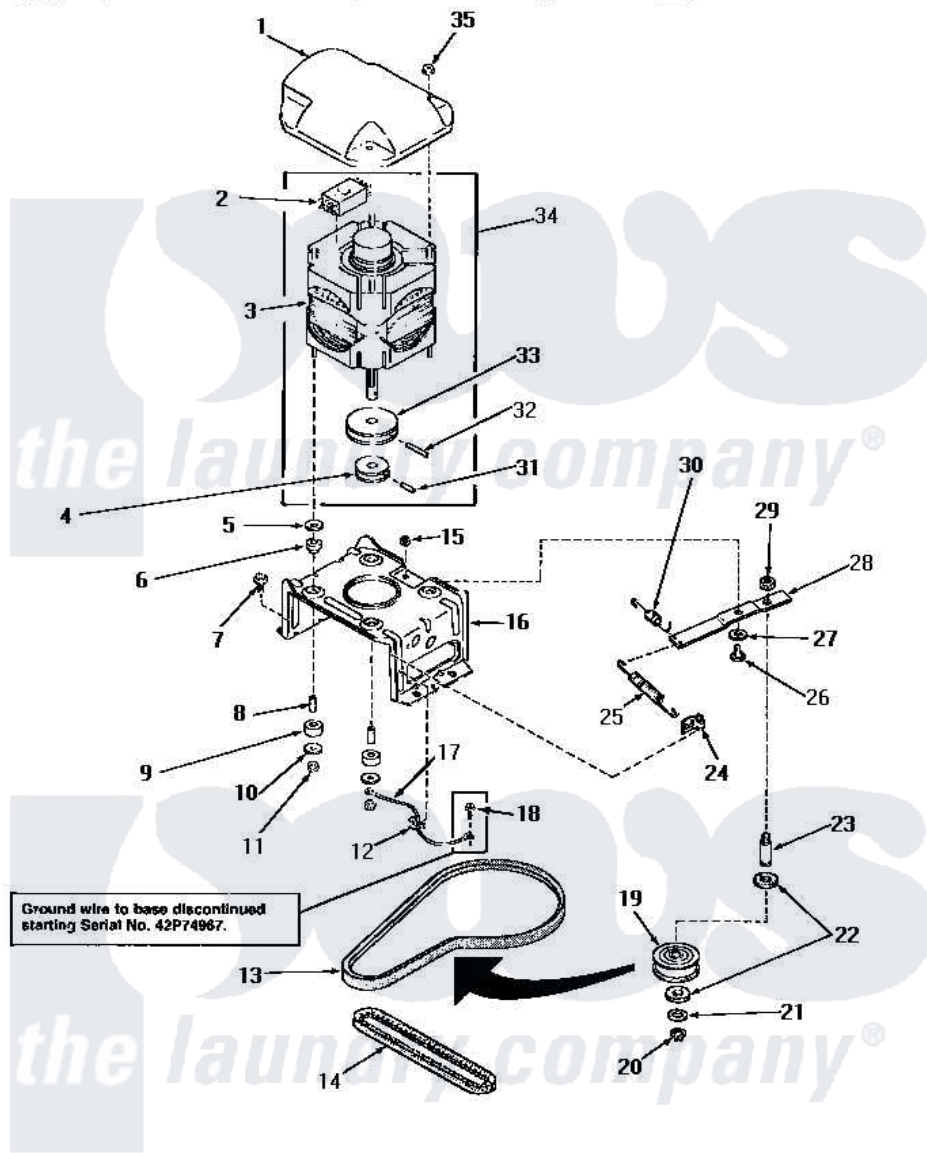

Amana AA4111 13 - MOTOR, MTG BRACKET, BELTS & IDLER ASSY

MOTOR, MOUNTING BRACKET, BELTS AND IDLER ASSEMBLY

Amana [Residential Amana AA4111 Washer Parts](#) Parts Diagram 13 - MOTOR, MTG BRACKET, BELTS & IDLER ASSY
 Click on the part number to view part

Item	Original Part Number	Replaced By	Status	Part Description
1	27136			Shield, Motor
2	30897A	30897AP		Switch- MO
"	24140		Not Available	SWITCH,MOTOR
3	30897	27179P		Motor-Drve
4	Y27104		Not Available	PULLEY,MOTOR
5	03888		Not Available	WASHER
6	01952A			Mounting, Rubber
7	Y31645	27001200		Screw
8	27181		Not Available	SPACER,MOTOR
9	01953		Not Available	WASHER,LOWER MOTOR MOU
10	03888		Not Available	WASHER
11	23604			Nut, Hex 10-32 Lock
12	Y00161	B5733302		Clip, Ground
13	28808			Belt, Agitate And Spin
14	27155			Belt, Pump
15	52566	27001225		Nut, Jam Mid Lock 1/4-20

16	28791		Bracket, Motor Mount
17	Y00000000	Not Available	SEE NOTE GROUND WIRE, GREEN
18	26592	Not Available	HEX HEAD SCREW
19	28800	Not Available	WHEEL, IDLER
20	23748		Ring, Retaining
21	52549		Washer, 501 ID X3/4 Odx
22	Y29443		Washer, Felt
23	28802		Shaft, Idler
24	28849		Clip, Spring
25	28807	37366	Spring, Idler
26	27229	40038901	Screw, 1/4-20
27	81392	40054701	Washer
28	31054	40041002	Lever, Idler
29	28803	2221070	Clamp, Nylon
30	30620	Not Available	SPRING, IDLER LEVER HEL
31	10416		Pin, Roll
32	23750		Pin, Roll
33	27171	Not Available	PULLEY, MOTOR
34	27658	27179P	Motor-Drive
35	27201		Locknut
NI	20605	Not Available	LUBE, HI TEMPERATURE-56
"	258P3	Not Available	KIT, CAPACITOR