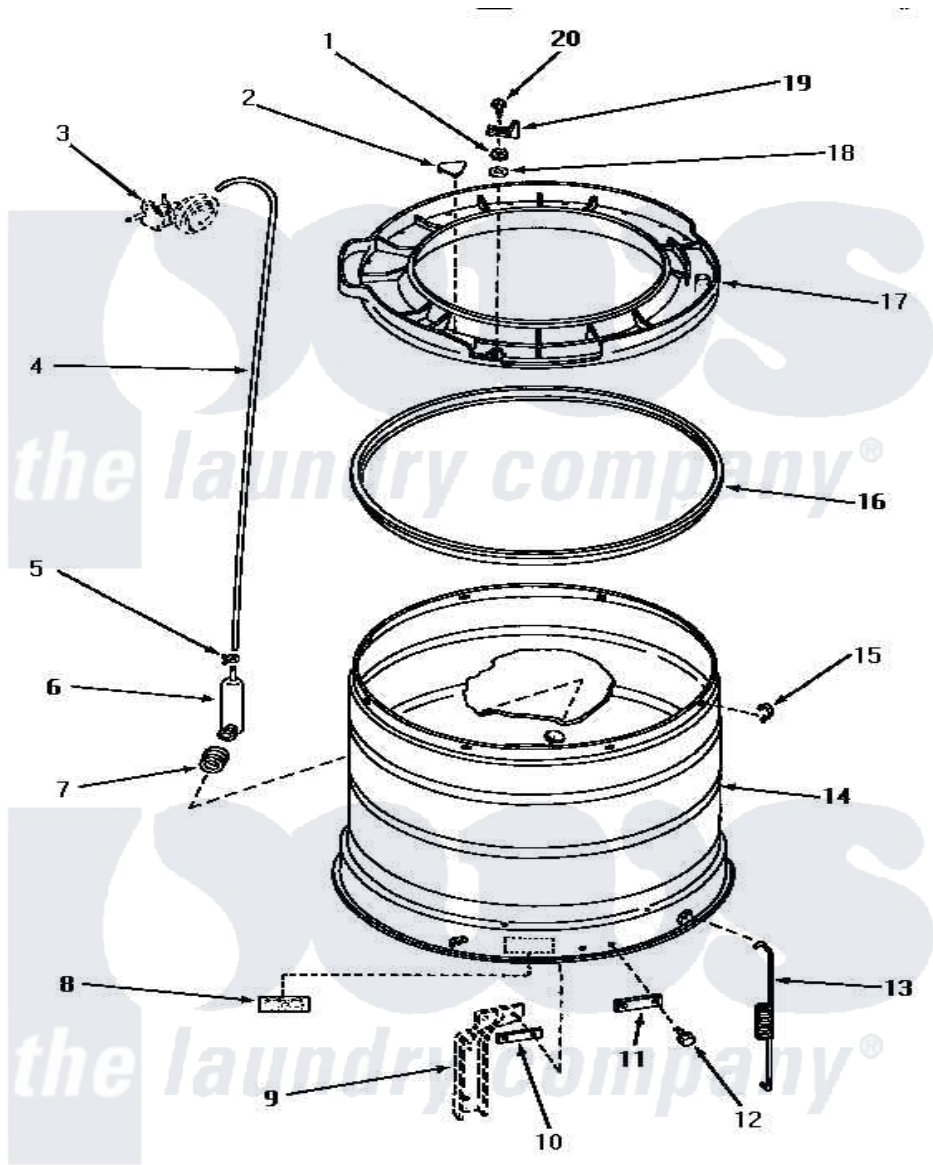

Amana AA4111 14 - OUTER TUB, COVER & PRESSURE HOSE

OUTER TUB, COVER AND PRESSURE HOSE

Amana [Residential Amana AA4111 Washer Parts](#) Parts Diagram 14 - OUTER TUB, COVER & PRESSURE HOSE
 Click on the part number to view part

Item	Original Part Number	Replaced By	Status	Part Description
1	03815			Lockwasher, No.10 Ext Shk
2	29901		Not Available	PLUG,SNAP-IN-OUTER TUB
3	Y00000000		Not Available	SEE NOTE PRESSURE SWITCH
4	29213	39125		Tubing 31
5	Y22294	596669		Clamp, Manifold
6	30243	40008501		Assembly, Pressure Bulb
7	29175	40037801		Grommet
8	Y27195		Not Available	STICKER
9	Y00000000		Not Available	SEE NOTE SUPPORT LEG
10	27927			Plate, Leg .032
11	27926			Plate, Leg .063
12	27205	40128701		Screw, 5/16-18 X .50
13	27239			Spring, Leg
14	30508		Not Available	TUB,OUTER
"	30509		Not Available	OUTER TUB
15	Y27017		Not Available	CLIP,SPRING

16	27184		Gasket, Tub Cover
17	31141	31153	Cover Outer Tub
18	23425	Not Available	WASHER,7/32IDX7/16ODX.
19	27247		Trigger, Out-Of-Bal Swi
20	27523	Not Available	SCREW