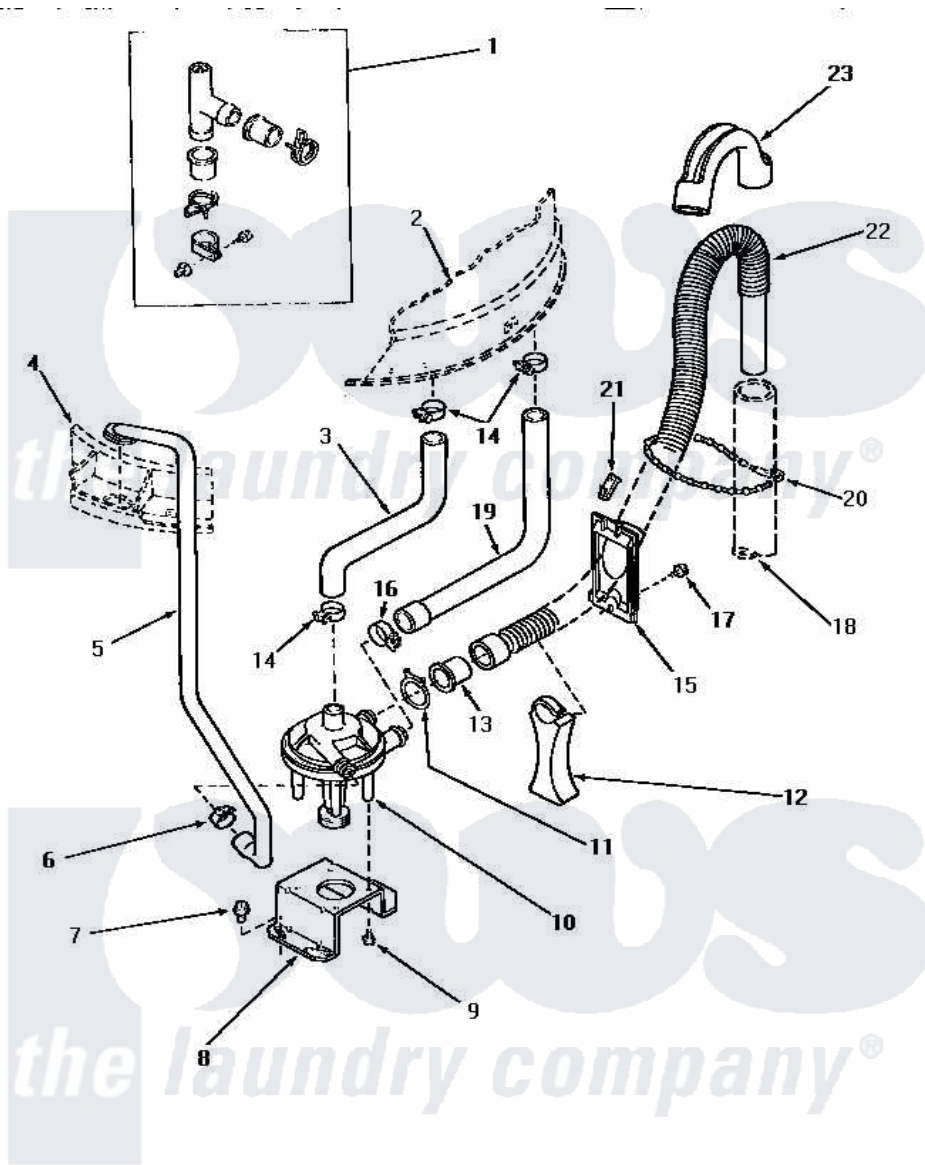

Amana AA4111 16 - PUMP ASSY/BRKT/HOSES & SIPHON BREAK KIT

PUMP ASSEMBLY, BRACKET, HOSES AND SIPHON BREAK KIT

Amana [Residential Amana AA4111 Washer Parts](#) Parts Diagram 16 - PUMP ASSY/BRKT/HOSES & SIPHON BREAK KIT

[Click on the part number to view part](#)

Item	Original Part Number	Replaced By	Status	Part Description
1	386P3	76660		Break-Sphn
2	Y00000000		Not Available	SEE NOTE OUTER TUB
3	27159		Not Available	HOSE,TUB TO PUMP
4	Y00000000		Not Available	SEE NOTE OUTER TUB COVER
5	27232		Not Available	HOSE
6	27644	285655		Clamp, Hose
7	Y31645	27001200		Screw
8	27105			Bracket, Pump Mounting
9	31098			Screw, 10-10 5/8 Unslot
10	31968			Assembly, Pump NA
"	31969			Assembly, Pump NA
11	29172		Not Available	CLAMP,HOSE
12	29284			Stand, Hose
13	29143		Not Available	HOSE,ADAPTER
14	32616		Not Available	(CLAMP HOSE)

15	29131		Not Available	RETAINER,DIRECTIONAL
16	27153	285655		Clamp, Hose
17	30676	27001200		Screw
18	Y00000000		Not Available	SEE NOTE STANDPIPE
19	27160		Not Available	HOSE,TUB TO PUMP-DRAIN
20	33489	8539404		Tie-Wire
21	29936		Not Available	HOSE RETAINER CLIP
22	29142	39952		Hose- Drai
23	29144	22003814		Retainer, Drain Hose
NI	406P3	451P3		Kit Drain Extension