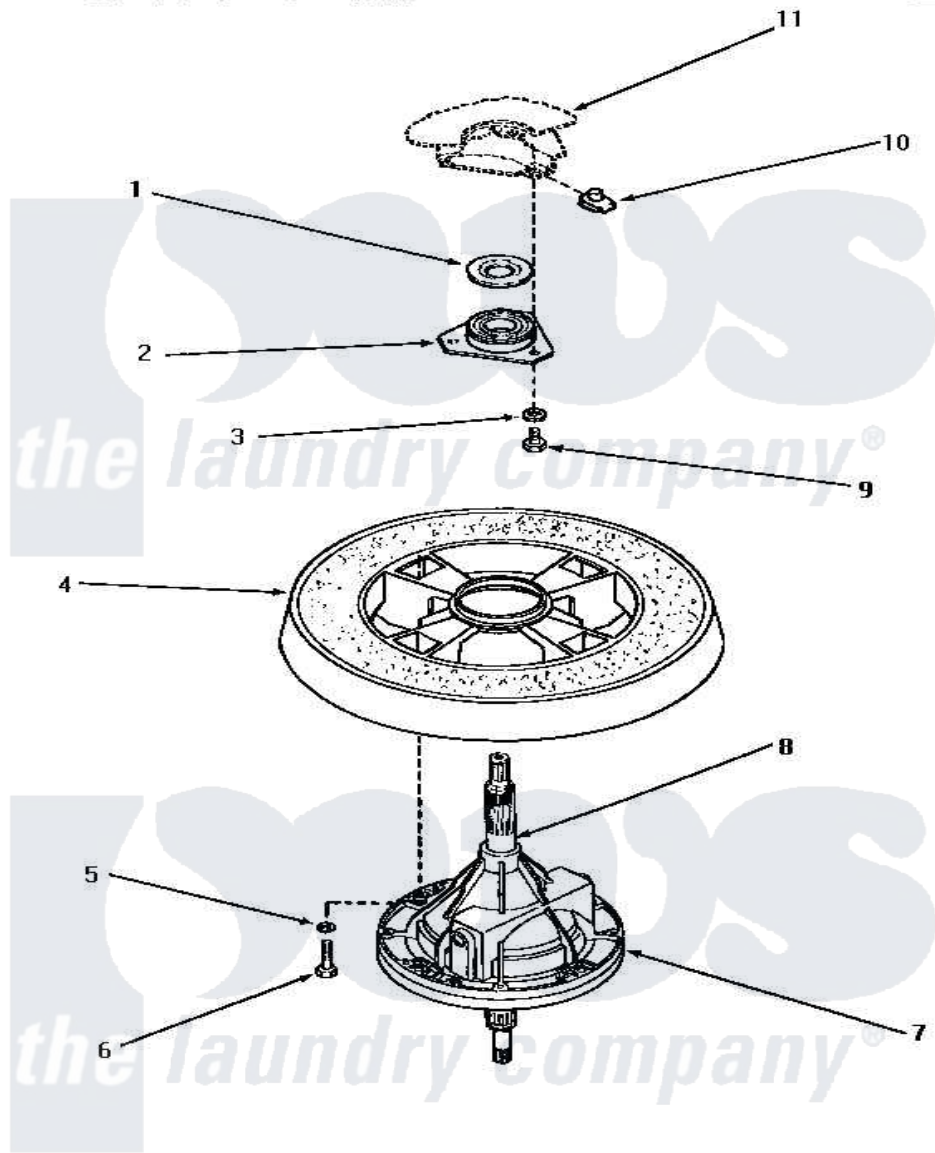

Amana AA4111 19 - TRANSMISSION ASSY & BALANCE RING

TRANSMISSION ASSEMBLY AND BALANCE RING

Amana [Residential Amana AA4111 Washer Parts](#) Parts Diagram 19 - TRANSMISSION ASSY & BALANCE RING
 Click on the part number to view part

Item	Original Part Number	Replaced By	Status	Part Description
1	27187			Flinger
2	27182	40004201P		Main Bearing Assembly
3	04366			Lockwasher, 5/16intshkp
4	Y29117		Not Available	ASSY, BALANCE RING-COMPL
5	02431			Lockwasher, 1/4 Ext Shk
6	27200		Not Available	CAP SCREW
7	33227	33227P		Assembly- Tran
8	27604P			Never-Seeze 1 Oz Tube
9	01355		Not Available	SCREW
10	27222			Nut, Retainer 5/16-18
11	Y00000000		Not Available	SEE NOTE OUTER TUB