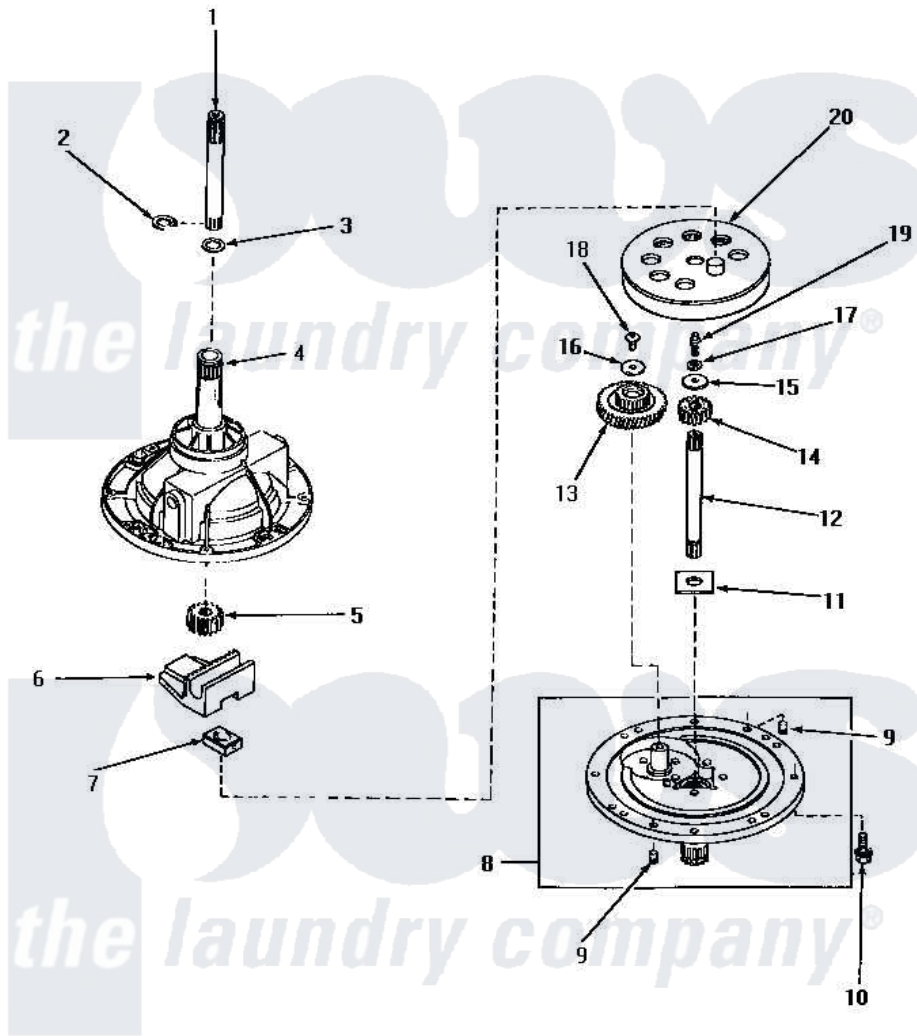

# Amana AA4210 01 - 30978 TRANSMISSION ASSY COMPONENTS

## COMPONENTS FOR 30978 TRANSMISSION ASSEMBLY

Amana [Residential Amana AA4210 Washer Parts](#) Parts Diagram 01 - 30978 TRANSMISSION ASSY COMPONENTS

[Click on the part number to view part](#)

Item	Original Part Number	Replaced By	Status	Part Description
1	29134	<a href="#">Y36570</a>		Shaft, Output
2	<a href="#">27197</a>			Ring, Retaining
3	20212	<a href="#">35092</a>		Washer, 3628id X 1.00 X .056
4	30037		Not Available	ASSY, TRANSMISSION CASExREPLACE
5	<a href="#">27003</a>			Pinion, Agitator
6	<a href="#">Y31526</a>			Rack
7	<a href="#">26493</a>			Slide
8	30945		Not Available	ASSY, TRANSMISSION COVExREPLACE
9	<a href="#">27172</a>			Pin, Dowel
10	31709		Not Available	SCREW, 1/4-20X1 HX SER/
11	<a href="#">27016</a>			Washer
12	27081	<a href="#">27081P</a>		Shaft Input Package
13	<a href="#">29161</a>			Gear, Reduction
14	<a href="#">Y29160</a>			Pinion, Drive
15	26509	<a href="#">40041501</a>		Washer

16	29260	Not Available	WASHER
17	<a href="#">21456</a>		Lockwasher, 1/4 Intshkp
18	<a href="#">29273</a>		Screw, 1/4-20 X 3/8
19	27030	Not Available	SCREW, 1/4-20 SPECIAL
20	<a href="#">26577</a>		Assembly, Gear And Stud
NI	28434P	Not Available	LOCTITE
"	<a href="#">27243P</a>		Oil, CW Transmission F-