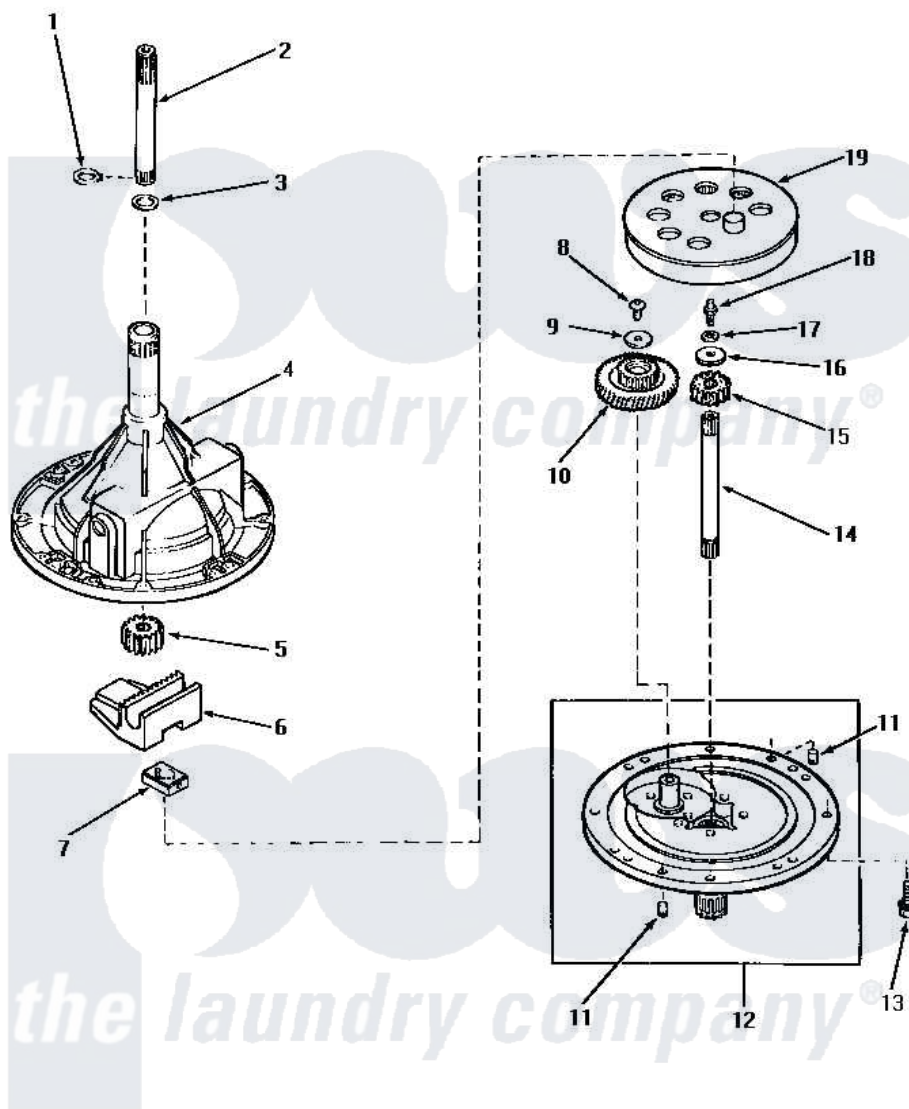

Amana AA4210 02 - 33227 TRANSMISSION ASSY COMPONENTS

COMPONENTS FOR 33227 TRANSMISSION ASSEMBLY

Amana [Residential Amana AA4210 Washer Parts](#) Parts Diagram 02 - 33227 TRANSMISSION ASSY COMPONENTS

[Click on the part number to view part](#)

Item	Original Part Number	Replaced By	Status	Part Description
1	27197			Ring, Retaining
2	29134	Y36570		Shaft, Output
3	20212	35092		Washer, 3628id X 1.00 X .056
4	33223		Not Available	ASSY, TRANSMISSION CASE
5	27003			Pinion, Agitator
6	Y31526			Rack
7	26493			Slide
8	29273			Screw, 1/4-20 X 3/8
9	29260		Not Available	WASHER
10	29161			Gear, Reduction
11	27172			Pin, Dowel
12	33214		Not Available	TRANSMISSION COVER ASSEMBLY
13	32814		Not Available	SCREW, 1/4-20X7/8 SERRA
14	27081	27081P		Shaft Input Package
15	Y29160			Pinion, Drive
16	26509	40041501		Washer

17	21456		Lockwasher, 1/4 Intshkp
18	27030	Not Available	SCREW, 1/4-20 SPECIAL
19	26577		Assembly, Gear And Stud
NI	27243P		Oil, CW Transmission F-
"	28434P	Not Available	LOCTITE