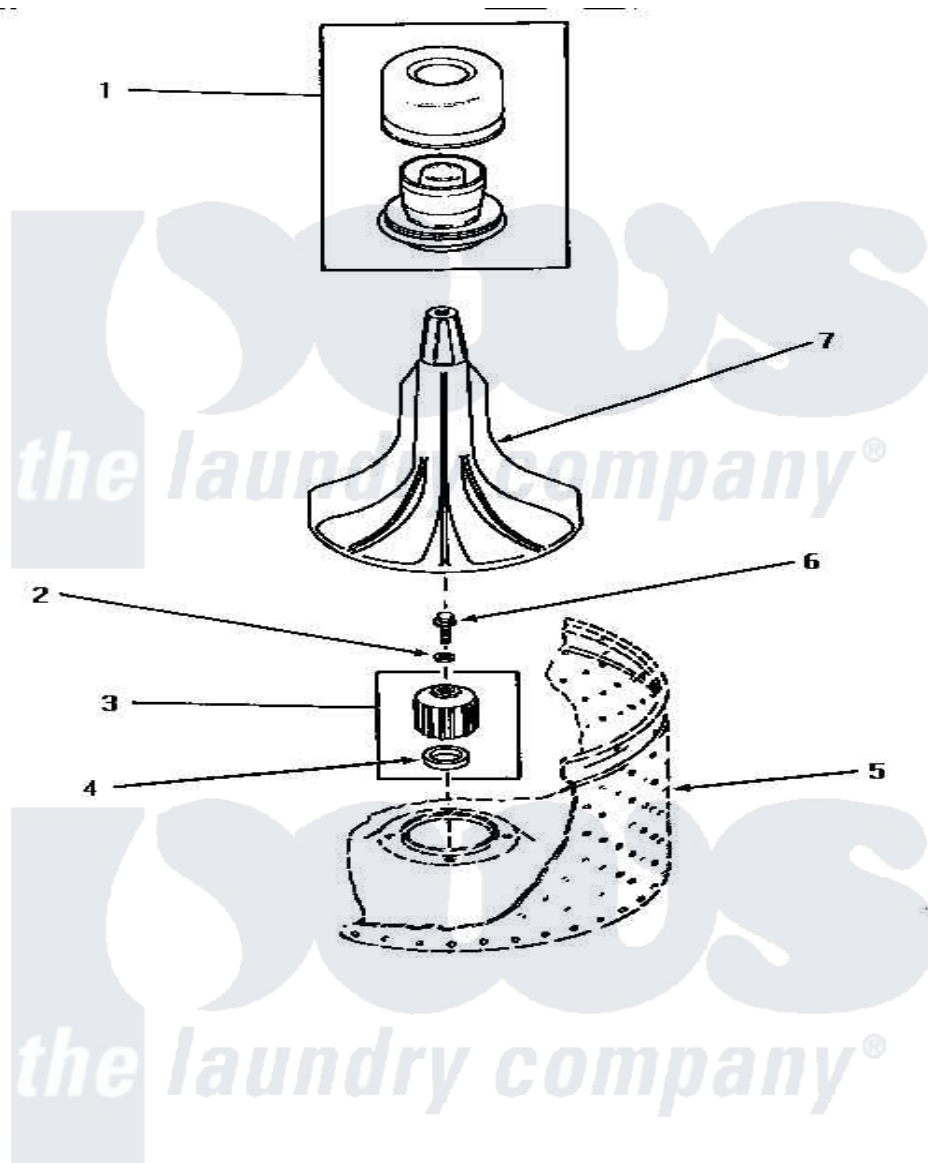

# Amana AA4210 03 - AGITATOR, DRIVE BELL & SEAL KIT

## AGITATOR, DRIVE BELL AND SEAL KIT

Amana [Residential Amana AA4210 Washer Parts](#) Parts Diagram 03 - AGITATOR, DRIVE BELL & SEAL KIT  
 Click on the part number to view part

Item	Original Part Number	Replaced By	Status	Part Description
1	30857	<a href="#">33510</a>		Assembly, Dispenser-Fabric
2	30853		Not Available	SEAL
3	30071P	<a href="#">R9900189</a>		Kit, Drive Bell And Seal
4	Y00000000		Not Available	SEE NOTE SEAL SEAT
5	Y00000000		Not Available	SEE NOTE WASHTUB
6	<a href="#">30852</a>			Screw, No.8-1/4 X 20 X 3/
7	30855	<a href="#">40000501W</a>		Agitator, Flex Vane
NI	442P3	<a href="#">R9900189</a>		Kit, Drive Bell And Seal