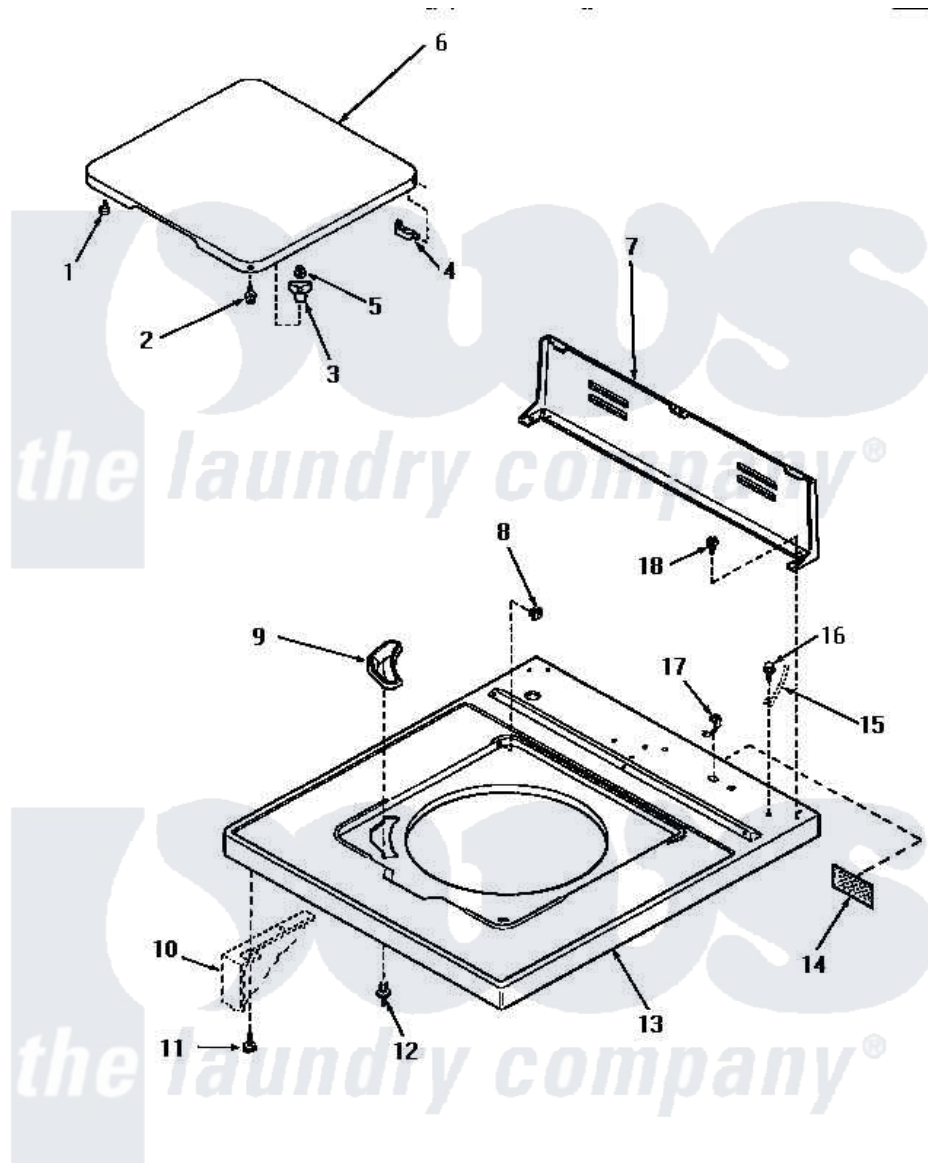

Amana AA4210 05 - CAB TOP/LOADING DR & CTRL HOOD REAR PAN

CABINET TOP, LOADING DOOR AND CONTROL HOOD REAR PANEL

Amana Residential Amana AA4210 Washer Parts Parts Diagram 05 - CAB TOP/LOADING DR & CTRL HOOD REAR PAN

[Click on the part number to view part](#)

Item	Original Part Number	Replaced By	Status	Part Description
1	32507	40038001		Bumper
2	27203		Not Available	ASSY,SCREW & WASHER
3	27149			Catch, Lid Switch
4	27626		Not Available	HINGE,HIDDEN
5	21752			Nut, 8-32 Hex Brilock
6	31315W		Not Available	LOADING DOOR, WHITE
"	31315L		Not Available	LOADING DOOR, ALMOND
"	31315H		Not Available	LOADING DOOR, HARVEST GOLD
7	31230		Not Available	CONTROL HOOD REAR PANEL
8	27625			Bushing
9	32786		Not Available	BLEACH DISPENSER
10	Y00000000		Not Available	SEE NOTE CABINET
11	Y31644	27001200		Screw
12	56534			Barrel, Support

13	32808L	32808LP	Assembly Top And Carton	
"	32808H		Not Available	CABINET TOP, HARVEST GOLD
"	32808W	32808WP	Assembly Top And Carton	
14	24903		Not Available	STICKER,DISCONNECT POW
15	Y00000000		Not Available	SEE NOTE GROUND WIRE, GREEN
16	52909			Screw, 10B-16 X 1/2 HeX
17	21903	211881		Grommet, Cord Part Not Used-Gas Models Only
18	23962	W10116760		Screw