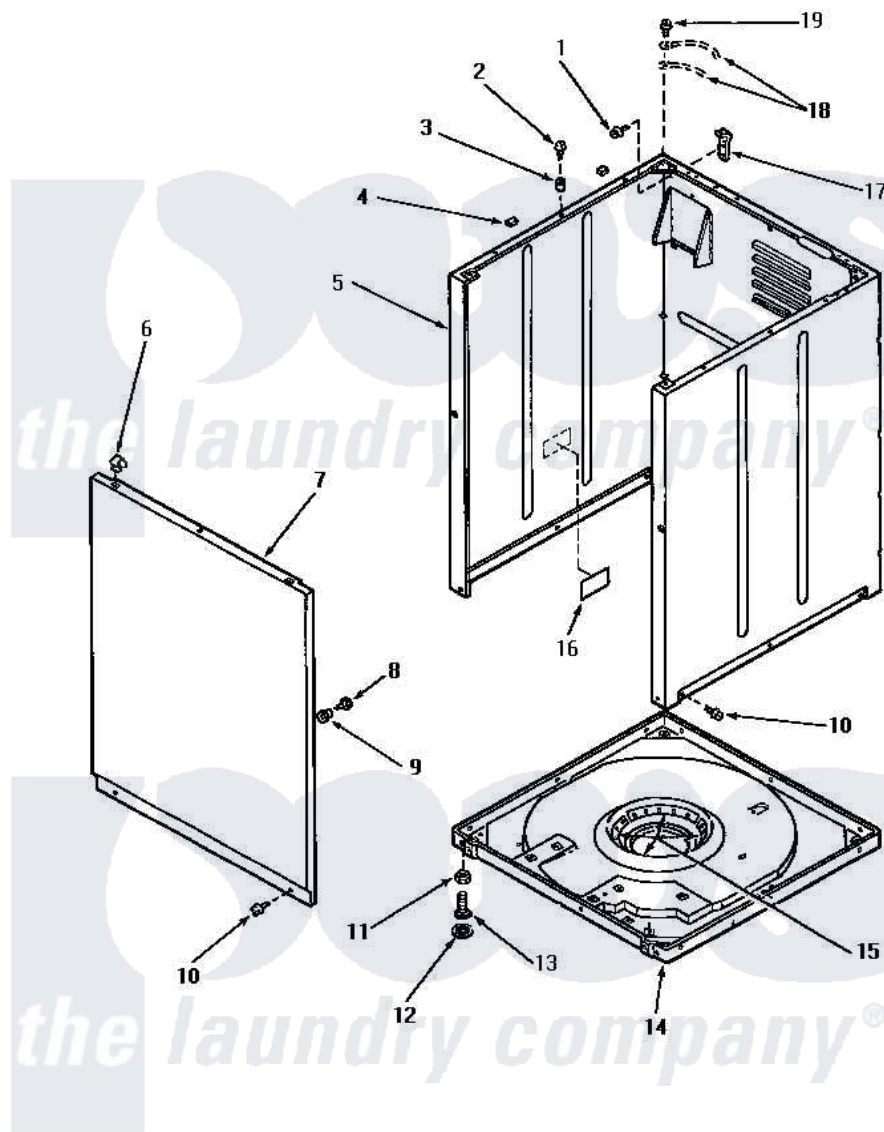

Amana AA4210 06 - FRONT PANEL, CABINET & BASE

FRONT PANEL, CABINET AND BASE

Amana Residential Amana AA4210 Washer Parts Parts Diagram 06 - FRONT PANEL, CABINET & BASE

[Click on the part number to view part](#)

Item	Original Part Number	Replaced By	Status	Part Description
1	51780	3390631		Screw, 10-16 X 3/8
2	56086	Y014874		Screw, Idler Arm And Sleeve
3	56079	505187		Locator, Panel
4	Y56128			Pad, Bumper
5	31669HP		Not Available	REPL BY 34475HP
"	31669WP	38612WP		Kit-Service
"	31669LP	38612LP		Kit Service Cabinet
6	28835	22001650		Fastener, Spring
7	32708H		Not Available	PANEL,FRONT
"	32708L	32708LP		Panel, Front
"	32708W	32708WP		Panel Front
8	32671	Y014874		Screw, Idler Arm And Sleeve
9	28102			Locator, Panel
10	27196	27001200		Screw
11	28199		Not Available	LOCKNUT
12	21749	40016001		Foot, Rubber

13	20409	22003428	Leg, Adjustable
14	31653P		Assembly, Base-Complete-G90
15	434P3	Not Available	KIT, SNUBBER PAD
16	33285	Not Available	TAPE, 1 INCH SQUARE, DBL
17	Y27103		Hinge, Hold-Down Lug
18	Y00000000	Not Available	SEE NOTE GROUND WIRES -- (GREEN)
19	56392	Not Available	SCREW, 8-18 X 3/8 TAPPI
NI	26594P		Grease, Silicone - 2 Oz Tube