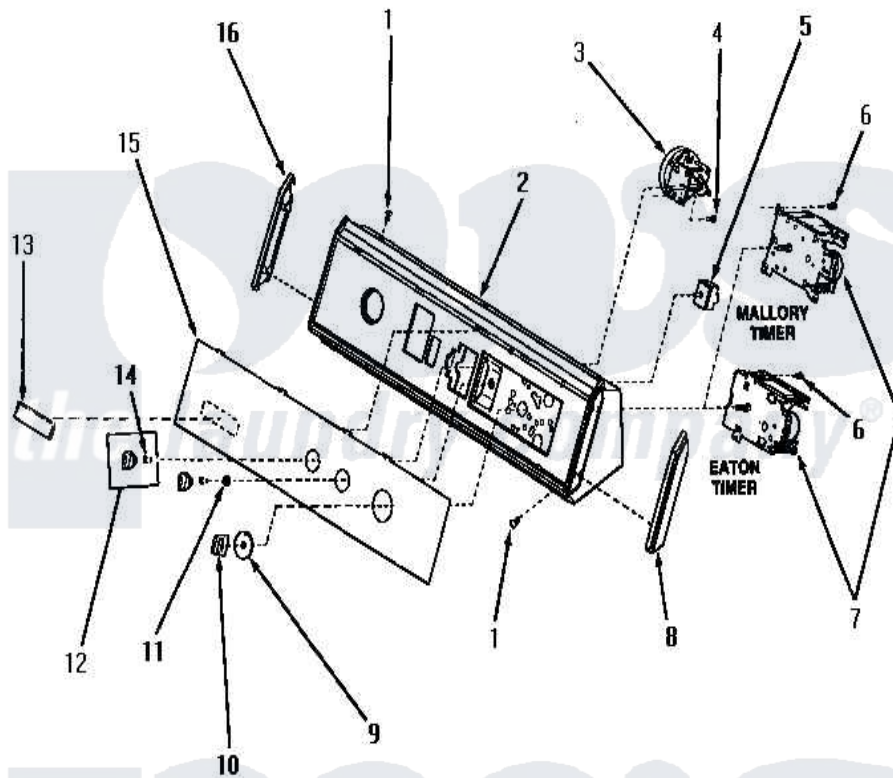

Amana AA4210 07 - GRAPHIC PANEL, CONTROL HOOD & CONTROLS

GRAPHIC PANEL, CONTROL HOOD AND CONTROLS

Amana [Residential Amana AA4210 Washer Parts](#) Parts Diagram 07 - GRAPHIC PANEL, CONTROL HOOD & CONTROLS

[Click on the part number to view part](#)

Item	Original Part Number	Replaced By	Status	Part Description
"	NOTE:		Not Available	SIPHON BREAK KIT MUST BE INSTALLED IN DRAIN HOSE IF THE DRAIN RECEPTACLE IS LOWER THAN THE CABINET TOP OF THE WASHER.
1	31752		Not Available	SCREW, No.8ABX3/4 POZIDRI
2	31735		Not Available	ASSY, CONTROL HOOD
3	31266			Switch, Pressure-Rotary
4	31260			Screw, No.8 X 3/8 Ind H
5	21300		Not Available	SWITCH,TEMPERATURE
6	23962	W10116760		Screw
7	31239	31239P		Timer 3 Cycle Package
8	32342			Insert, Control Hood-R.
9	31279			Assembly, Timer Skirt And Ring
10	31281			Assembly, Knob-Timer-Black

11	57584	Not Available	NUT
12	31286	Not Available	ASSY,KNOB-ROTARY-BLK/O
14	10519	Not Available	RETAINER
15	32398		Panel, Graphic
16	32343	Not Available	INSERT,CONTROL HOOD-L.