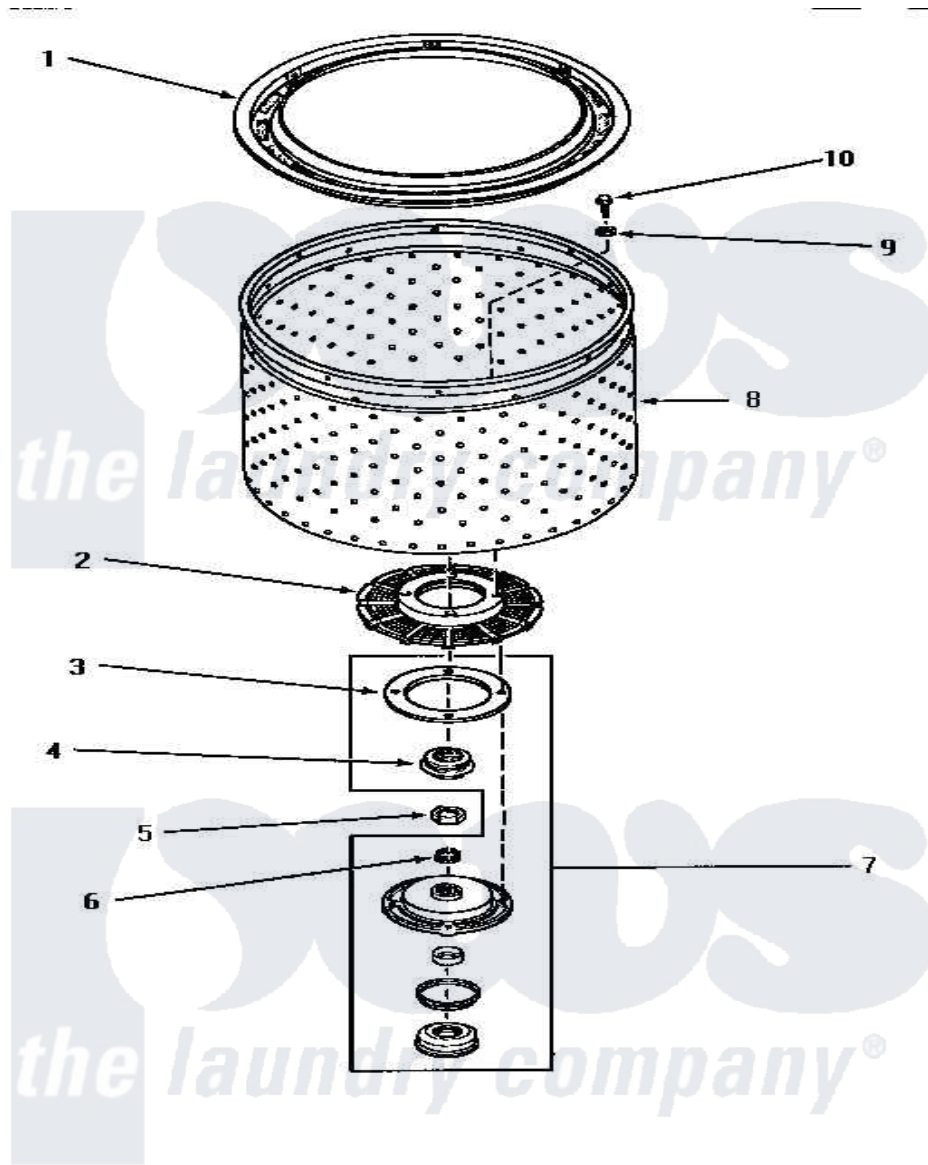

# Amana AA4210 09 - LINT FILTER, WASHTUB & HUB

## LINT FILTER, WASHTUB AND HUB

Amana Residential Amana AA4210 Washer Parts Parts Diagram 09 - LINT FILTER, WASHTUB & HUB  
 Click on the part number to view part

Item	Original Part Number	Replaced By	Status	Part Description
1	30944	<a href="#">33521</a>		Filter Lin/Clothes Guard
2	32998	<a href="#">39371</a>		Filter Lin
3	27125	<a href="#">39122</a>		Gasket, Washtub
4	Y00000000		Not Available	SEE NOTE SEAL HEAD -- (INCLUDED WITH 442P3 KIT)
5	Y29220	<a href="#">40016301</a>		Nut, Lock
6	29728	<a href="#">40008301</a>		Insert, Spline
7	495P3	<a href="#">R9900552</a>		Hub And Seal
8	28138		Not Available	WASHTUB, STAINLESS STEEL
"	29074	<a href="#">39252P</a>		Wash Tub
"	33295	<a href="#">39252P</a>		Wash Tub
"	<a href="#">33245</a>			Washtub, Stainless Steel
9	<a href="#">28094</a>			Gasket
10	27202	<a href="#">W1011678Z</a>		Screw