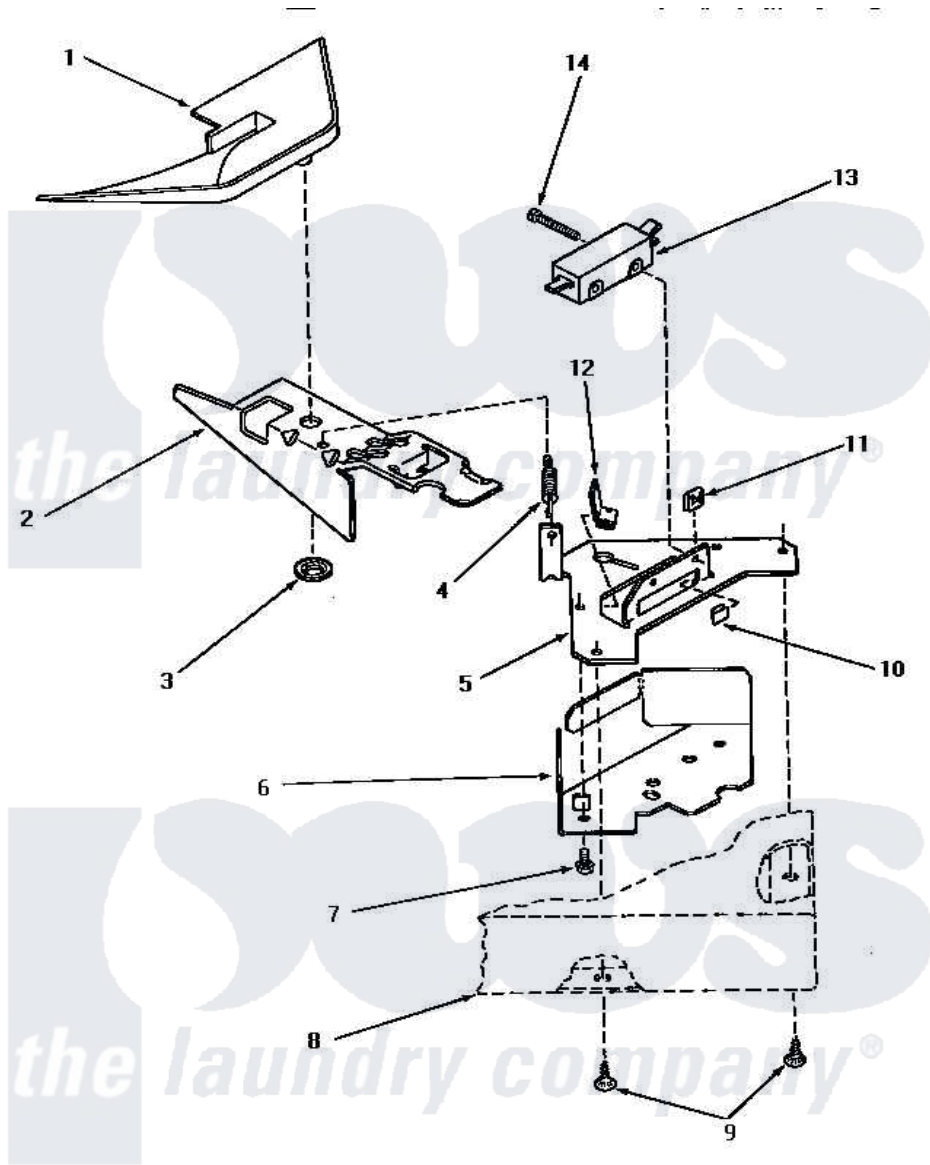

Amana AA4210 10 - LOADING DOOR SWITCH & BRACKET ASSY

LOADING DOOR SWITCH AND BRACKET ASSEMBLY

Amana [Residential Amana AA4210 Washer Parts](#) Parts Diagram 10 - LOADING DOOR SWITCH & BRACKET ASSY
 Click on the part number to view part

Item	Original Part Number	Replaced By	Status	Part Description
1	29042		Not Available	SHIELD,LID SWITCH
2	27602			Lever, Out-Of-Bal Switch
3	29043			Nut, Push
4	27603			Spring, Switch Lever
5	27250		Not Available	BRACKET,OUT-OF-BAL SWI
6	33086		Not Available	ENCLOSURE,LID SWITCH
7	23222	3177991		Screw
8	Y00000000		Not Available	SEE NOTE CABINET TOP
9	28193			Screw, 8-1/2 Tapping W/
10	27610			Clip, U
11	27248		Not Available	NUT,SPEED U-TYPE
12	Y27837			Clip, Speed-"U" Type
13	27249		Not Available	SWITCH
14	Q6516		Not Available	SCREW,6-32 X 1 ROUND H