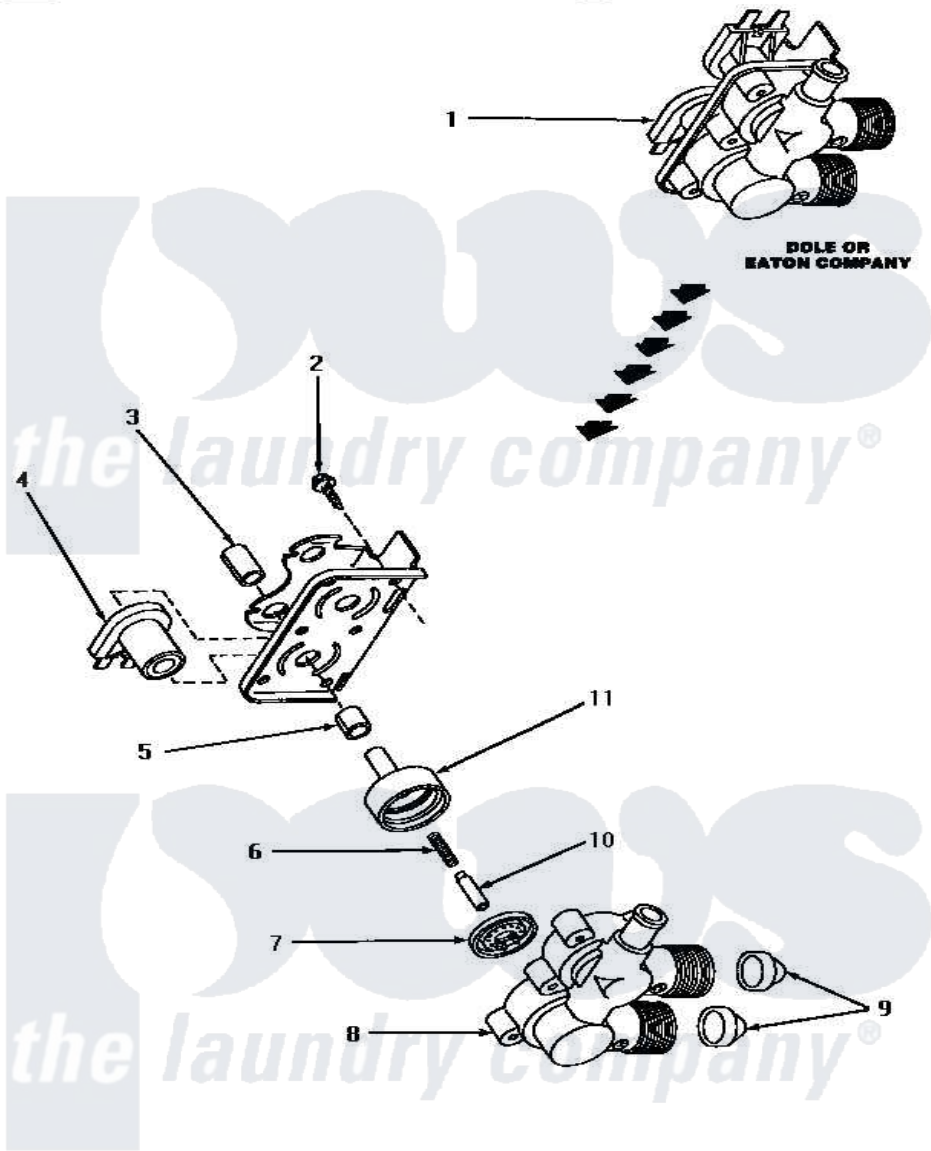

# Amana AA4210 11 - MIXING VALVE ASSY

**MIXING VALVE ASSEMBLY  
(Dole or Eaton Company)**

Amana [Residential Amana AA4210 Washer Parts](#) Parts Diagram 11 - MIXING VALVE ASSY  
[Click on the part number to view part](#)

Item	Original Part Number	Replaced By	Status	Part Description
1	27156	<a href="#">33930</a>		Valve, Mixing
2	25817C		Not Available	SCREW
3	24128		Not Available	SLEEVE, LONG
4	24126	<a href="#">33930</a>		Valve, Mixing
5	24129		Not Available	SLEEVE, SHORT
6	24131		Not Available	SPRING
7	24134		Not Available	DIAPHRAGM
8	Y24159	<a href="#">33930</a>		Valve, Mixing
9	24122	<a href="#">22002960</a>		Strainer, Washer Inlet
10	24132		Not Available	ARMATURE
11	<a href="#">24130</a>			Guide, Armature