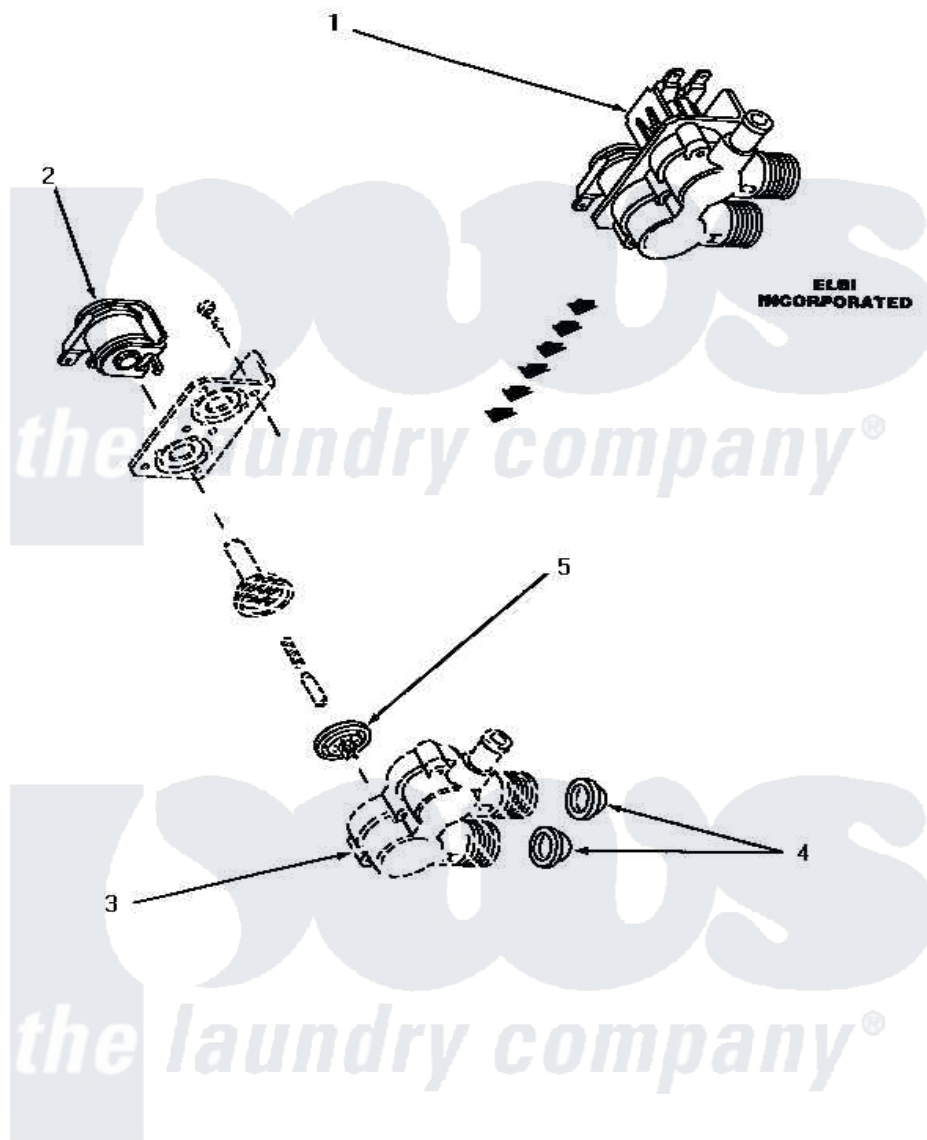

Amana AA4210 12 - MIXING VALVE ASSY

MIXING VALVE ASSEMBLY (Elbi Incorporated)

Amana [Residential Amana AA4210 Washer Parts](#) Parts Diagram 12 - MIXING VALVE ASSY
 Click on the part number to view part

Item	Original Part Number	Replaced By	Status	Part Description
1	27156	33930		Valve, Mixing
2	33084		Not Available	SOLENOID,MIXING VALVE
3	Y00000000		Not Available	SEE NOTE VALVE BODY -- (RED)
4	24122	22002960		Strainer, Washer Inlet
5	33079		Not Available	DIAPHRAM,MIXING VALVE-