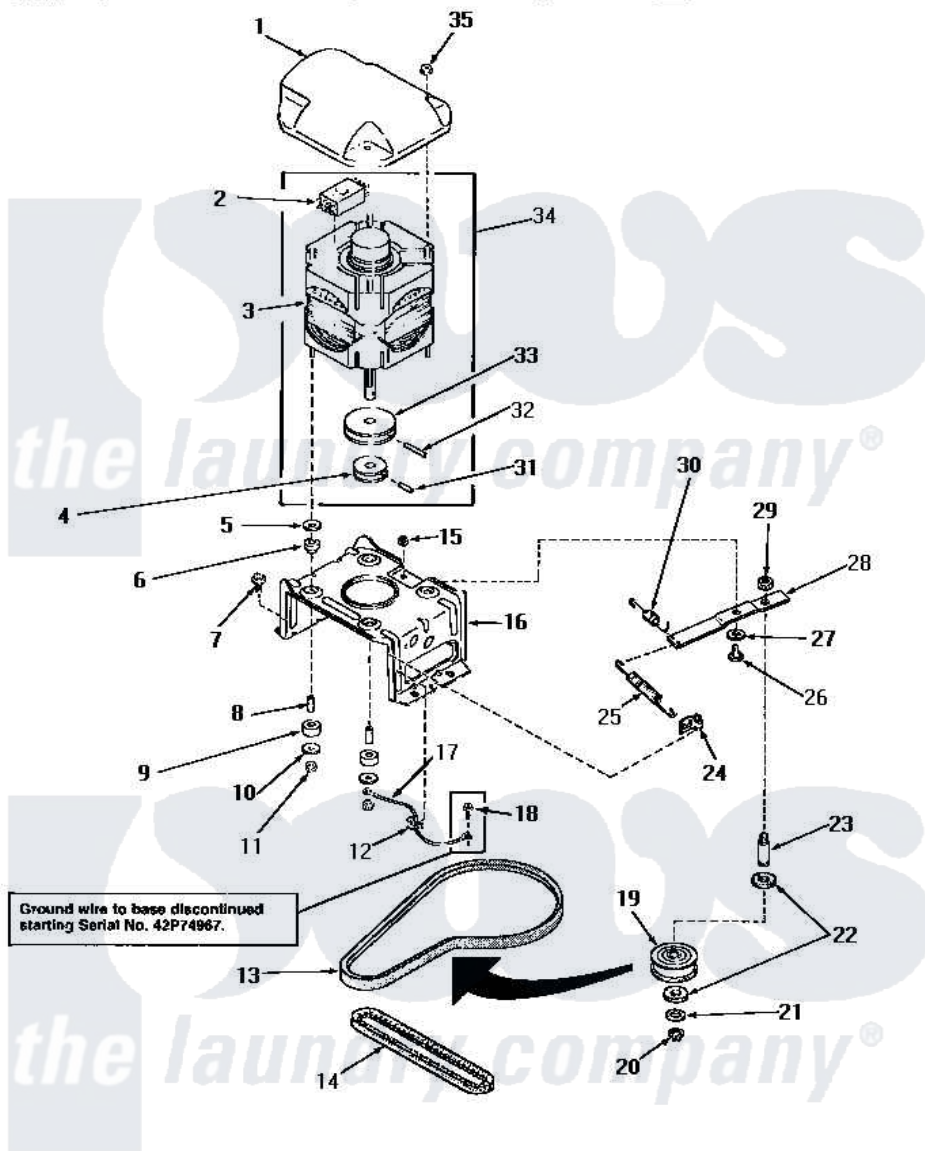

Amana AA4210 13 - MOTOR, MTG BRACKET, BELTS & IDLER ASSY

MOTOR, MOUNTING BRACKET, BELTS AND IDLER ASSEMBLY

Amana [Residential Amana AA4210 Washer Parts](#) Parts Diagram 13 - MOTOR, MTG BRACKET, BELTS & IDLER ASSY

[Click on the part number to view part](#)

Item	Original Part Number	Replaced By	Status	Part Description
1	27136			Shield, Motor
2	30897A	30897AP		Switch- MO
"	24140		Not Available	SWITCH,MOTOR
3	30897	27179P		Motor-Drve
4	Y27104		Not Available	PULLEY,MOTOR
5	03888		Not Available	WASHER
6	01952A			Mounting, Rubber
7	Y31645	27001200		Screw
8	27181		Not Available	SPACER,MOTOR
9	01953		Not Available	WASHER,LOWER MOTOR MOU
10	03888		Not Available	WASHER
11	23604			Nut, Hex 10-32 Lock
12	Y00161	B5733302		Clip, Ground
13	28808			Belt, Agitate And Spin
14	27155			Belt, Pump
15	52566	27001225		Nut, Jam Mid Lock 1/4-20

16	28791		Bracket, Motor Mount
17	Y00000000	Not Available	SEE NOTE GROUND WIRE, GREEN
18	26592	Not Available	HEX HEAD SCREW
19	28800	Not Available	WHEEL, IDLER
20	23748		Ring, Retaining
21	52549		Washer, 501 ID X3/4 Odx
22	Y29443		Washer, Felt
23	28802		Shaft, Idler
24	28849		Clip, Spring
25	28807	37366	Spring, Idler
26	27229	40038901	Screw, 1/4-20
27	81392	40054701	Washer
28	31054	40041002	Lever, Idler
29	28803	2221070	Clamp, Nylon
30	30620	Not Available	SPRING, IDLER LEVER HEL
31	10416		Pin, Roll
32	23750		Pin, Roll
33	27171	Not Available	PULLEY, MOTOR
34	27658	27179P	Motor-Drive
35	27201		Locknut
NI	20605	Not Available	LUBE, HI TEMPERATURE-56
"	258P3	Not Available	KIT, CAPACITOR