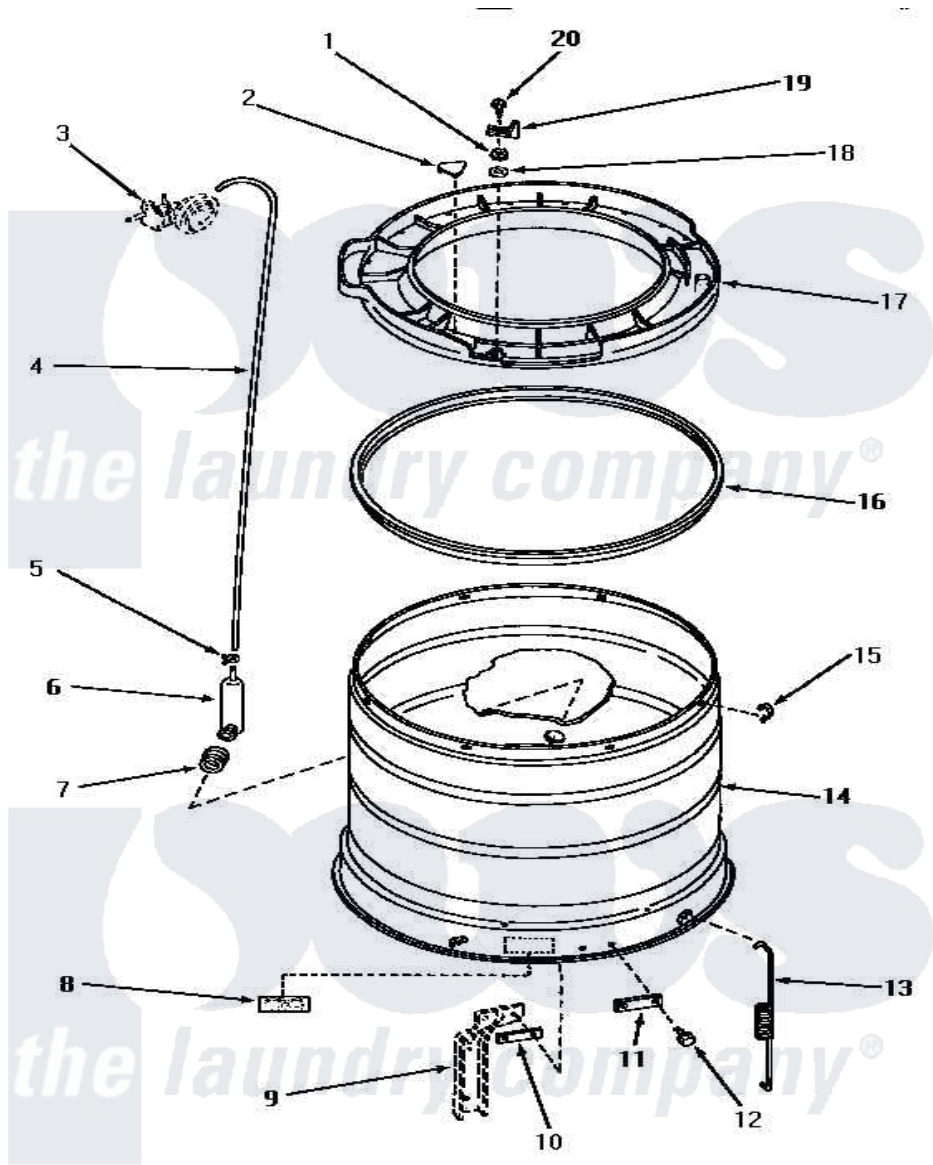

Amana AA4210 14 - OUTER TUB, COVER & PRESSURE HOSE

OUTER TUB, COVER AND PRESSURE HOSE

Amana [Residential Amana AA4210 Washer Parts](#) Parts Diagram 14 - OUTER TUB, COVER & PRESSURE HOSE
 Click on the part number to view part

Item	Original Part Number	Replaced By	Status	Part Description
1	03815			Lockwasher, No.10 Ext Shk
2	29901		Not Available	PLUG,SNAP-IN-OUTER TUB
3	Y00000000		Not Available	SEE NOTE PRESSURE SWITCH
4	29213	39125		Tubing 31
5	Y22294	596669		Clamp, Manifold
6	30243	40008501		Assembly, Pressure Bulb
7	29175	40037801		Grommet
8	Y27195		Not Available	STICKER
9	Y00000000		Not Available	SEE NOTE SUPPORT LEG
10	27927			Plate, Leg .032
11	27926			Plate, Leg .063
12	27205	40128701		Screw, 5/16-18 X .50
13	27239			Spring, Leg
14	30508		Not Available	TUB,OUTER
"	30509		Not Available	OUTER TUB
15	Y27017		Not Available	CLIP,SPRING

16	27184		Gasket, Tub Cover
17	31141	31153	Cover Outer Tub
18	23425	Not Available	WASHER,7/32IDX7/16ODX.
19	27247		Trigger, Out-Of-Bal Swi
20	27523	Not Available	SCREW