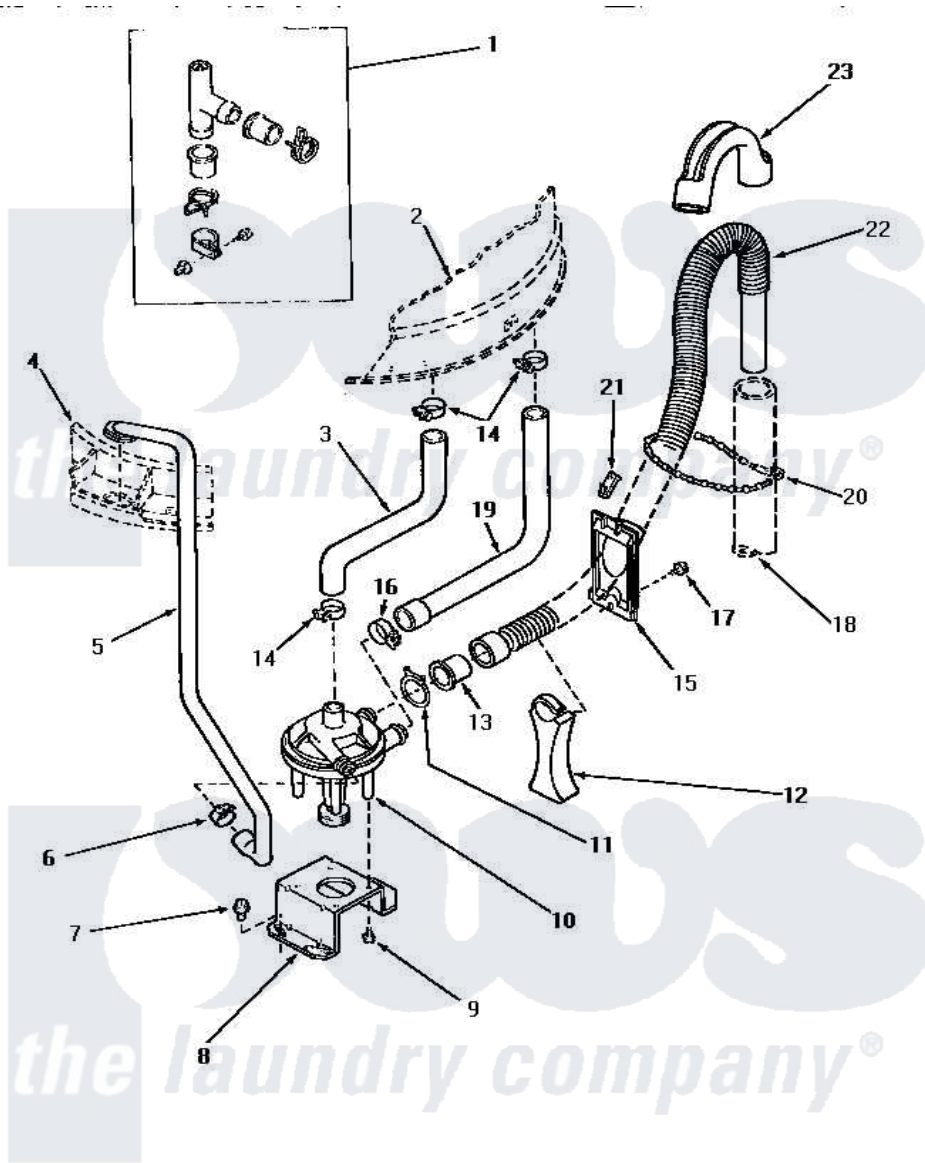

Amana AA4210 16 - PUMP ASSY/BRKT/HOSES & SIPHON BREAK KIT

PUMP ASSEMBLY, BRACKET, HOSES AND SIPHON BREAK KIT

Amana [Residential Amana AA4210 Washer Parts](#) Parts Diagram 16 - PUMP ASSY/BRKT/HOSES & SIPHON BREAK KIT

[Click on the part number to view part](#)

Item	Original Part Number	Replaced By	Status	Part Description
1	386P3	76660		Break-Sphn
2	Y00000000		Not Available	SEE NOTE OUTER TUB
3	27159		Not Available	HOSE,TUB TO PUMP
4	Y00000000		Not Available	SEE NOTE OUTER TUB COVER
5	27232		Not Available	HOSE
6	27644	285655		Clamp, Hose
7	Y31645	27001200		Screw
8	27105			Bracket, Pump Mounting
9	31098			Screw, 10-10 5/8 Unslot
10	31968			Assembly, Pump NA
"	31969			Assembly, Pump NA
11	29172		Not Available	CLAMP,HOSE
12	29284			Stand, Hose
13	29143		Not Available	HOSE,ADAPTER
14	32616		Not Available	(CLAMP HOSE)

15	29131		Not Available	RETAINER,DIRECTIONAL
16	27153	285655		Clamp, Hose
17	30676	27001200		Screw
18	Y00000000		Not Available	SEE NOTE STANDPIPE
19	27160		Not Available	HOSE,TUB TO PUMP-DRAIN
20	33489	8539404		Tie-Wire
21	29936		Not Available	HOSE RETAINER CLIP
22	29142	39952		Hose- Drai
23	29144	22003814		Retainer, Drain Hose
NI	406P3	451P3		Kit Drain Extension