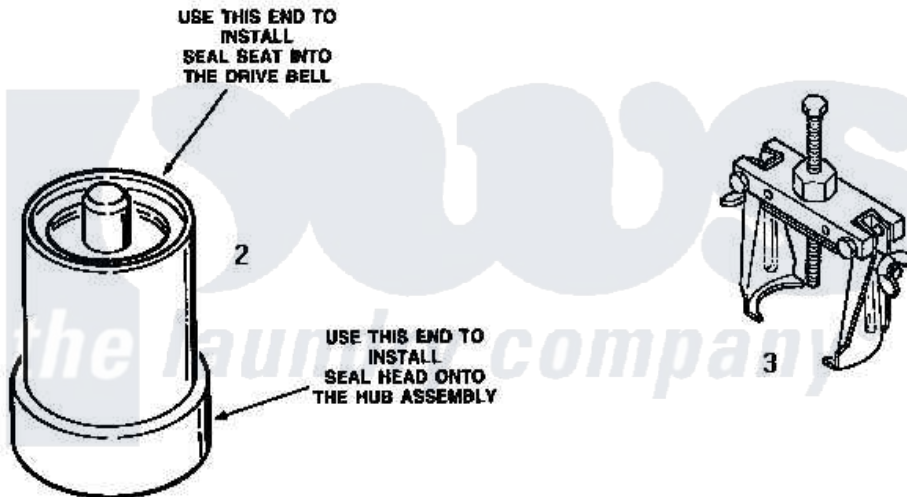

Amana AA4210 18 - SPECIAL TOOLS

the laundry company[®]

Amana [Residential Amana AA4210 Washer Parts](#) Parts Diagram 18 - SPECIAL TOOLS
Click on the part number to view part

Item	Original Part Number	Replaced By	Status	Part Description
1	254P4P			Agitator Hooks
2	255P4		Not Available	TOOL,SEAL INSTALLING
3	253P4	294P4		Bell Tool