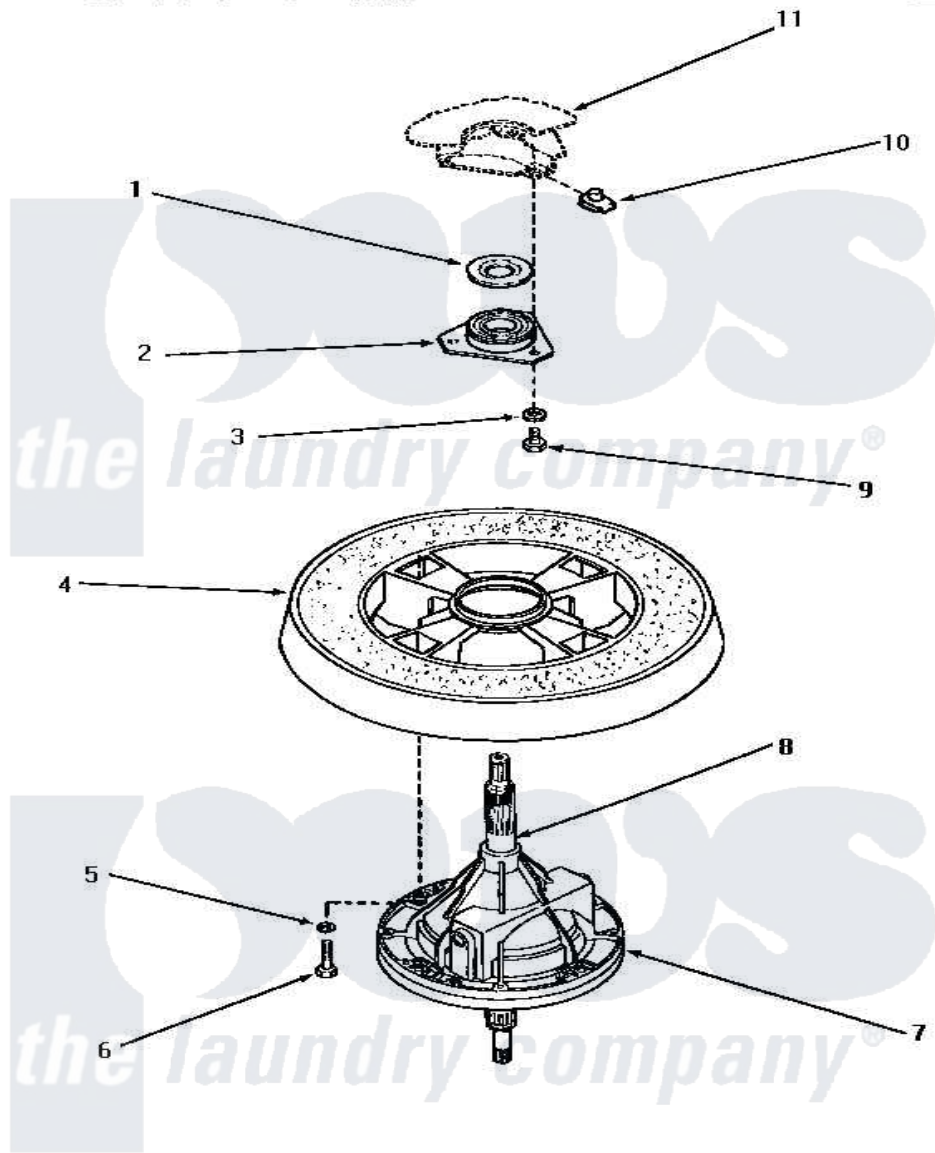

Amana AA4210 19 - TRANSMISSION ASSY & BALANCE RING

TRANSMISSION ASSEMBLY AND BALANCE RING

Amana Residential Amana AA4210 Washer Parts Parts Diagram 19 - TRANSMISSION ASSY & BALANCE RING
 Click on the part number to view part

Item	Original Part Number	Replaced By	Status	Part Description
1	27187			Flinger
2	27182	40004201P		Main Bearing Assembly
3	04366			Lockwasher, 5/16intshkp
4	Y29117		Not Available	ASSY,BALANCE RING-COMPL
5	02431			Lockwasher, 1/4 Ext Shk
6	27200		Not Available	CAP SCREW
7	33227	33227P		Assembly- Tran
8	27604P			Never-Seeze 1 Oz Tube
9	01355		Not Available	SCREW
10	27222			Nut, Retainer 5/16-18
11	Y00000000		Not Available	SEE NOTE OUTER TUB