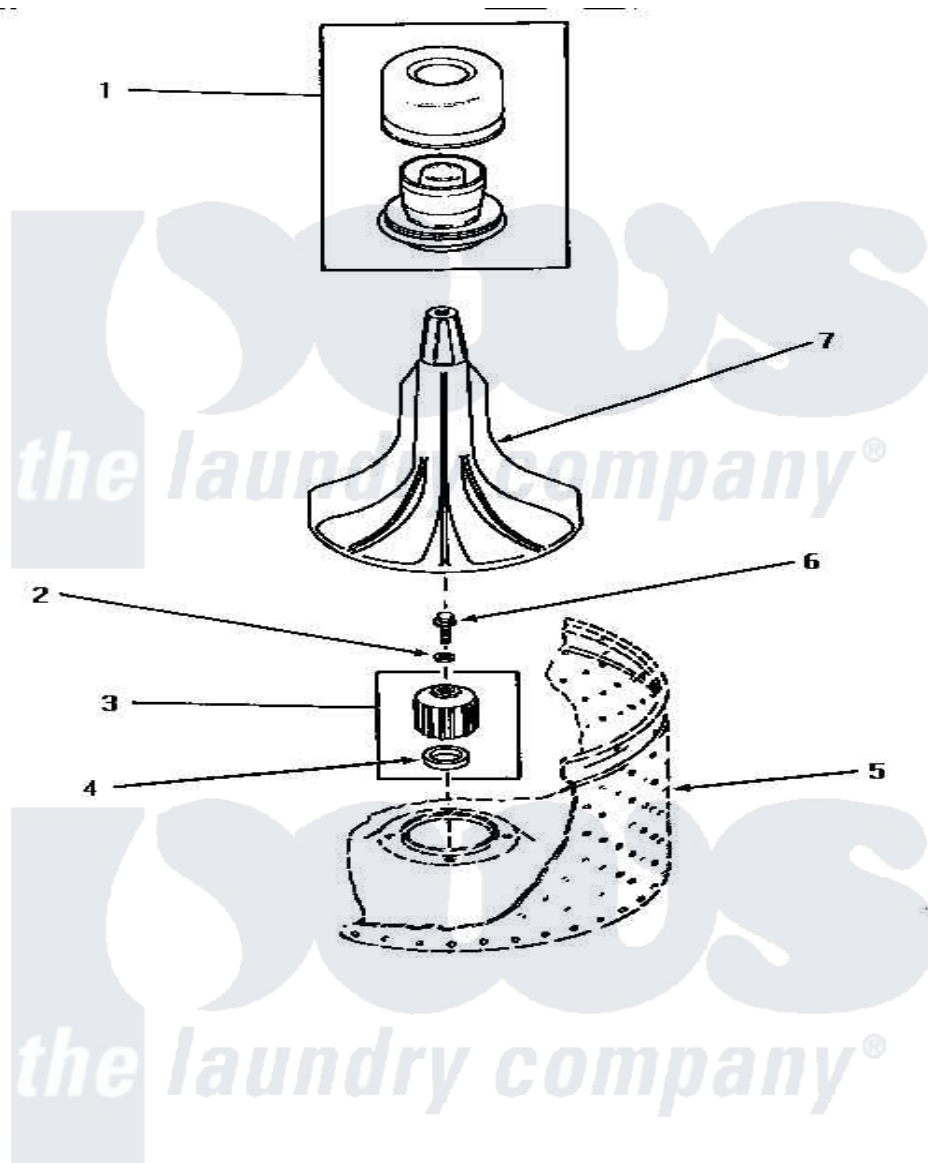

# Amana AA4211 03 - AGITATOR, DRIVE BELL & SEAL KIT

## AGITATOR, DRIVE BELL AND SEAL KIT

Amana [Residential Amana AA4211 Washer Parts](#) Parts Diagram 03 - AGITATOR, DRIVE BELL & SEAL KIT  
 Click on the part number to view part

Item	Original Part Number	Replaced By	Status	Part Description
1	30857	<a href="#">33510</a>		Assembly, Dispenser-Fabric
2	30853		Not Available	SEAL
3	30071P	<a href="#">R9900189</a>		Kit, Drive Bell And Seal
4	Y00000000		Not Available	SEE NOTE SEAL SEAT
5	Y00000000		Not Available	SEE NOTE WASHTUB
6	<a href="#">30852</a>			Screw, No.8-1/4 X 20 X 3/
7	30855	<a href="#">40000501W</a>		Agitator, Flex Vane
NI	442P3	<a href="#">R9900189</a>		Kit, Drive Bell And Seal