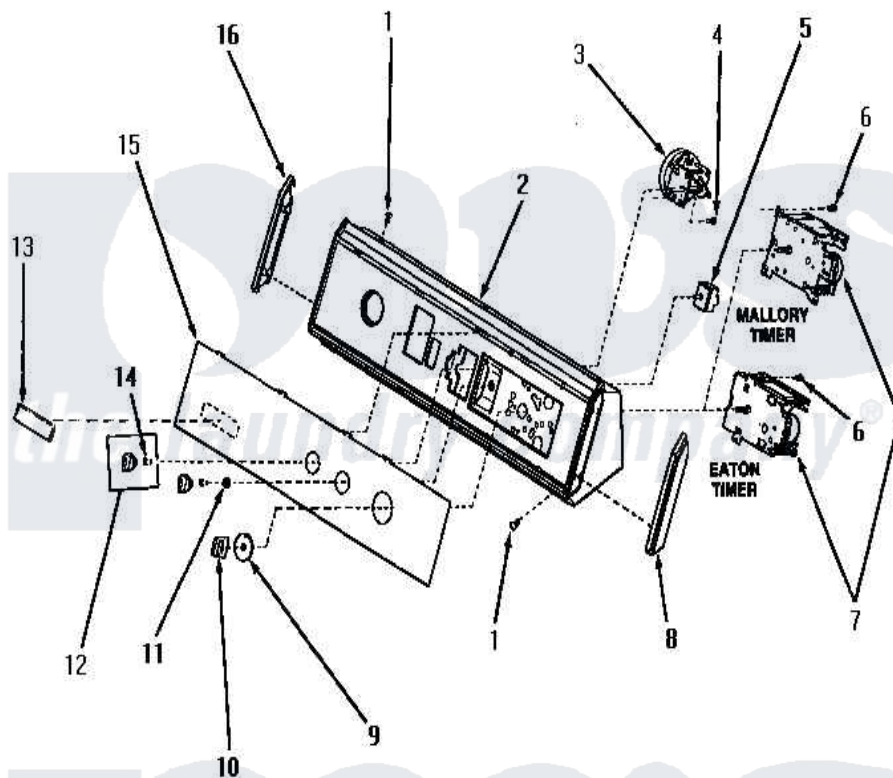

Amana AA4211 07 - GRAPHIC PANEL, CONTROL HOOD & CONTROLS

GRAPHIC PANEL, CONTROL HOOD AND CONTROLS

Amana [Residential Amana AA4211 Washer Parts](#) Parts Diagram 07 - GRAPHIC PANEL, CONTROL HOOD & CONTROLS

[Click on the part number to view part](#)

Item	Original Part Number	Replaced By	Status	Part Description
"	NOTE:		Not Available	SIPHON BREAK KIT MUST BE INSTALLED IN DRAIN HOSE IF THE DRAIN RECEPTACLE IS LOWER THAN THE CABINET TOP OF THE WASHER.
1	31752		Not Available	SCREW, No.8ABX3/4 POZIDRI
2	31735		Not Available	ASSY, CONTROL HOOD
3	31266			Switch, Pressure-Rotary
4	31260			Screw, No.8 X 3/8 Ind H
5	21300		Not Available	SWITCH,TEMPERATURE
6	23962	W10116760		Screw
7	31239	31239P		Timer 3 Cycle Package
8	32342			Insert, Control Hood-R.
9	31279			Assembly, Timer Skirt And Ring
10	31281			Assembly, Knob-Timer-Black

11	57584	Not Available	NUT
12	31286	Not Available	ASSY,KNOB-ROTARY-BLK/O
14	10519	Not Available	RETAINER
15	32349	Not Available	PANEL,GRAPHIC
16	32343	Not Available	INSERT,CONTROL HOOD-L.