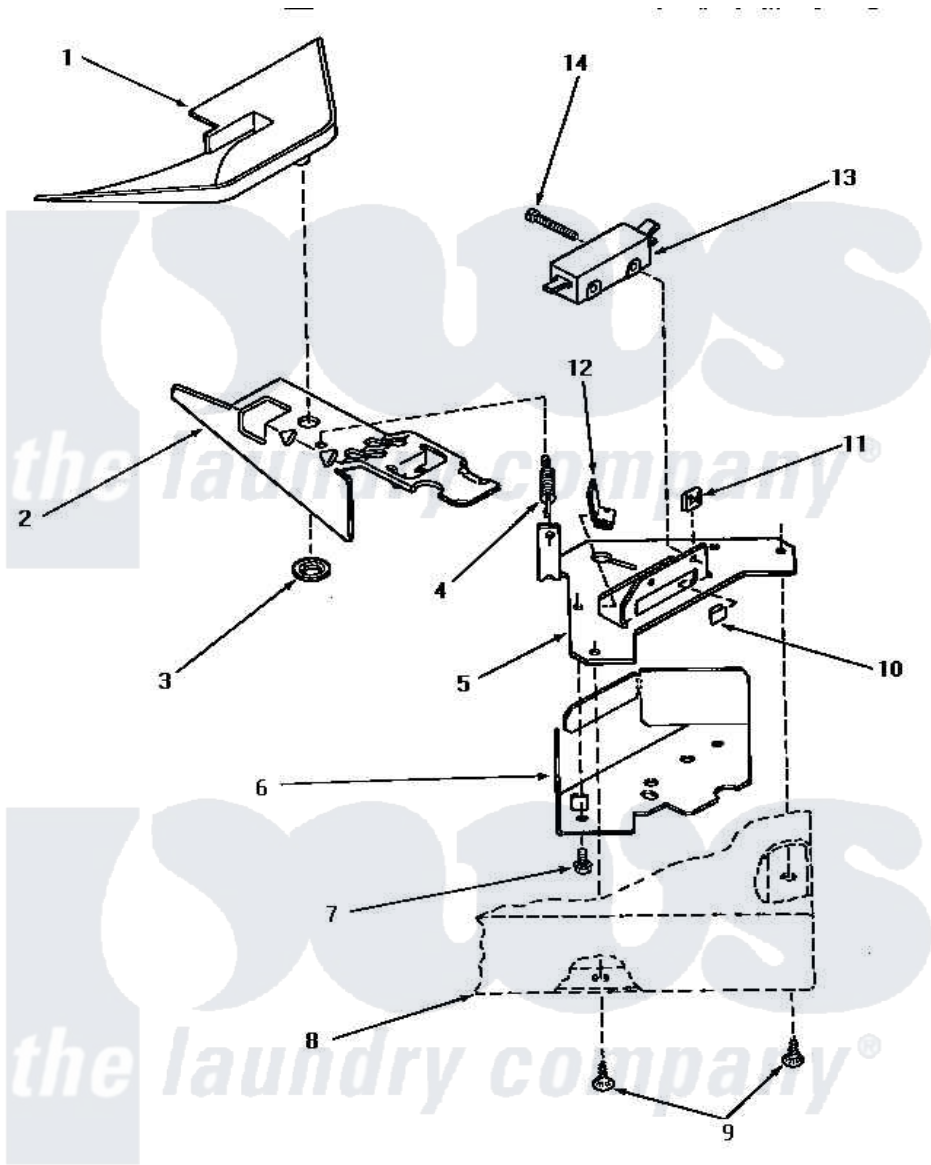

Amana AA4211 10 - LOADING DOOR SWITCH & BRACKET ASSY

LOADING DOOR SWITCH AND BRACKET ASSEMBLY

Amana [Residential Amana AA4211 Washer Parts](#) Parts Diagram 10 - LOADING DOOR SWITCH & BRACKET ASSY
 Click on the part number to view part

Item	Original Part Number	Replaced By	Status	Part Description
1	29042		Not Available	SHIELD,LID SWITCH
2	27602			Lever, Out-Of-Bal Switch
3	29043			Nut, Push
4	27603			Spring, Switch Lever
5	27250		Not Available	BRACKET,OUT-OF-BAL SWI
6	33086		Not Available	ENCLOSURE,LID SWITCH
7	23222	3177991		Screw
8	Y00000000		Not Available	SEE NOTE CABINET TOP
9	28193			Screw, 8-1/2 Tapping W/
10	27610			Clip, U
11	27248		Not Available	NUT,SPEED U-TYPE
12	Y27837			Clip, Speed-"U" Type
13	27249		Not Available	SWITCH
14	Q6516		Not Available	SCREW,6-32 X 1 ROUND H