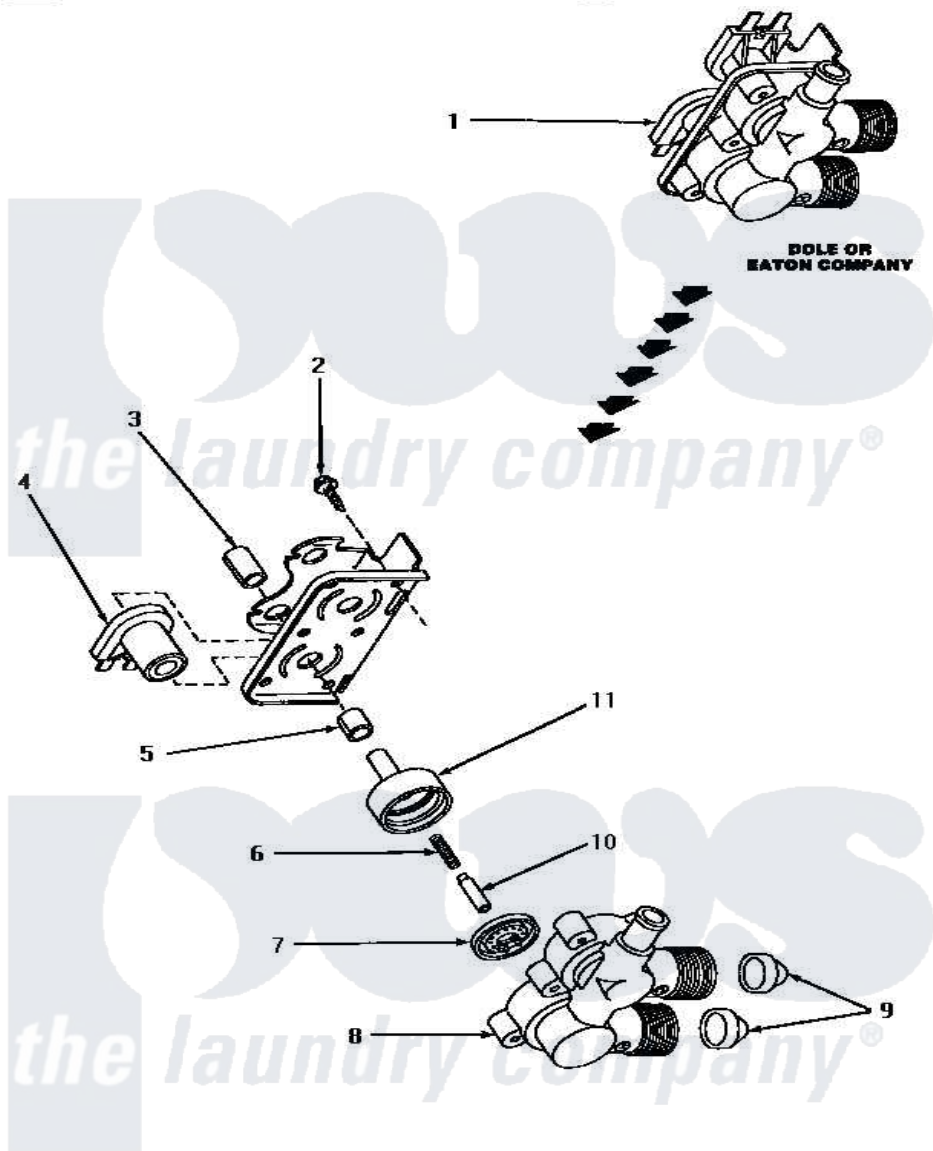

# Amana AA4211 11 - MIXING VALVE ASSY

**MIXING VALVE ASSEMBLY  
(Dole or Eaton Company)**

Amana [Residential Amana AA4211 Washer Parts](#) Parts Diagram 11 - MIXING VALVE ASSY  
[Click on the part number to view part](#)

Item	Original Part Number	Replaced By	Status	Part Description
1	27156	<a href="#">33930</a>		Valve, Mixing
2	25817C		Not Available	SCREW
3	24128		Not Available	SLEEVE, LONG
4	24126	<a href="#">33930</a>		Valve, Mixing
5	24129		Not Available	SLEEVE, SHORT
6	24131		Not Available	SPRING
7	24134		Not Available	DIAPHRAGM
8	Y24159	<a href="#">33930</a>		Valve, Mixing
9	24122	<a href="#">22002960</a>		Strainer, Washer Inlet
10	24132		Not Available	ARMATURE
11	<a href="#">24130</a>			Guide, Armature