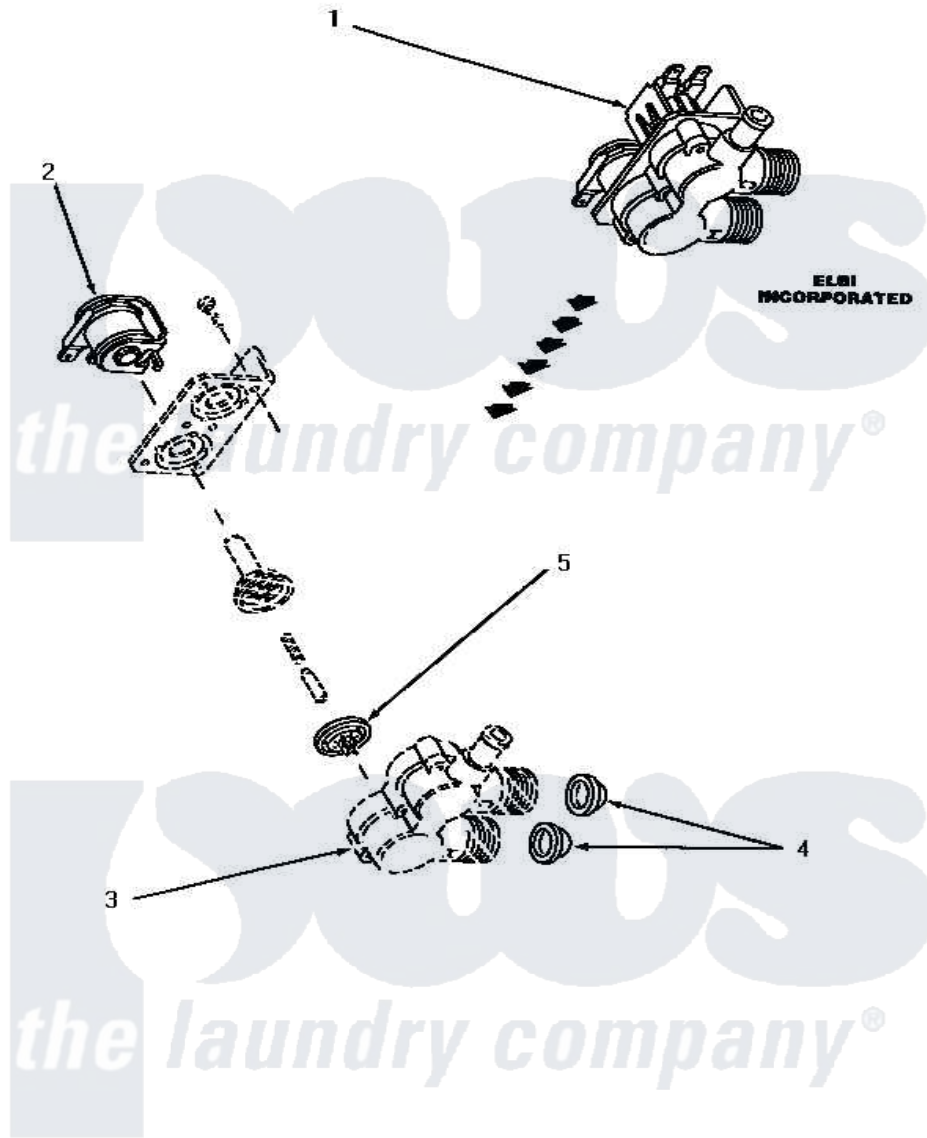

Amana AA4211 12 - MIXING VALVE ASSY

MIXING VALVE ASSEMBLY (Elbi Incorporated)

Amana [Residential Amana AA4211 Washer Parts](#) Parts Diagram 12 - MIXING VALVE ASSY
 Click on the part number to view part

Item	Original Part Number	Replaced By	Status	Part Description
1	27156	33930		Valve, Mixing
2	33084		Not Available	SOLENOID,MIXING VALVE
3	Y00000000		Not Available	SEE NOTE VALVE BODY -- (RED)
4	24122	22002960		Strainer, Washer Inlet
5	33079		Not Available	DIAPHRAM,MIXING VALVE-