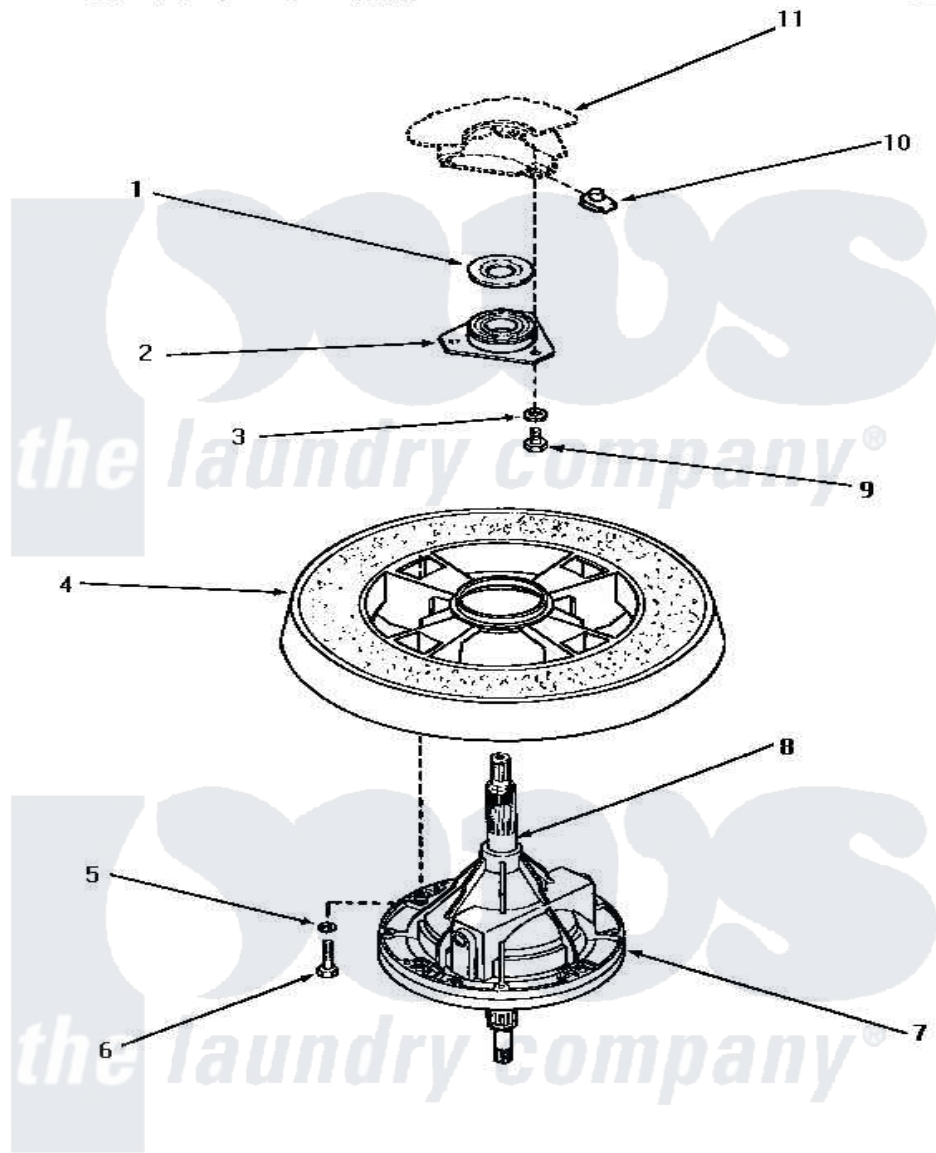

Amana AA4211 19 - TRANSMISSION ASSY & BALANCE RING

TRANSMISSION ASSEMBLY AND BALANCE RING

Amana [Residential Amana AA4211 Washer Parts](#) Parts Diagram 19 - TRANSMISSION ASSY & BALANCE RING
 Click on the part number to view part

Item	Original Part Number	Replaced By	Status	Part Description
1	27187			Flinger
2	27182	40004201P		Main Bearing Assembly
3	04366			Lockwasher, 5/16intshkp
4	Y29117		Not Available	ASSY, BALANCE RING-COMPL
5	02431			Lockwasher, 1/4 Ext Shk
6	27200		Not Available	CAP SCREW
7	33227	33227P		Assembly- Tran
8	27604P			Never-Seeze 1 Oz Tube
9	01355		Not Available	SCREW
10	27222			Nut, Retainer 5/16-18
11	Y00000000		Not Available	SEE NOTE OUTER TUB