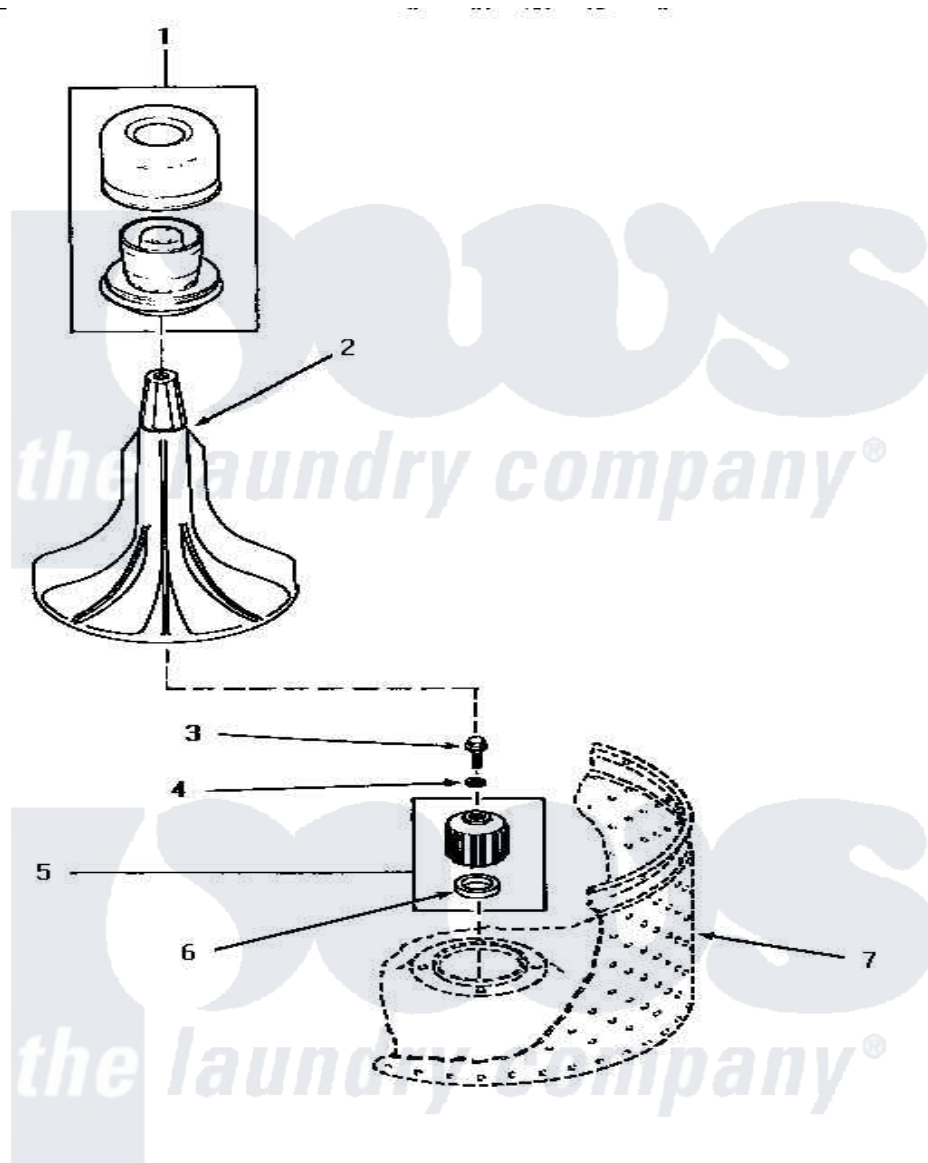

Amana AA4410 02 - AGITATOR, DRIVE BELL & SEAL SEAT

AGITATOR, DRIVE BELL AND SEAL SEAT

Amana [Residential Amana AA4410 Washer Parts](#) Parts Diagram 02 - AGITATOR, DRIVE BELL & SEAL SEAT
 Click on the part number to view part

Item	Original Part Number	Replaced By	Status	Part Description
1	30857	33510		Assembly, Dispenser-Fabric
2	33514	40000501W		Agitator, Flex Vane
3	30852			Screw, No.8-1/4 X 20 X 3/
4	30853		Not Available	SEAL
5	30071P	R9900189		Kit, Drive Bell And Seal
6	Y00000000		Not Available	SEE NOTE SEAL SEAT -- (SEE PAGES 8 & 10)
7	Y00000000		Not Available	SEE NOTE WASHTUB
NI	442P3	R9900189		Kit, Drive Bell And Seal