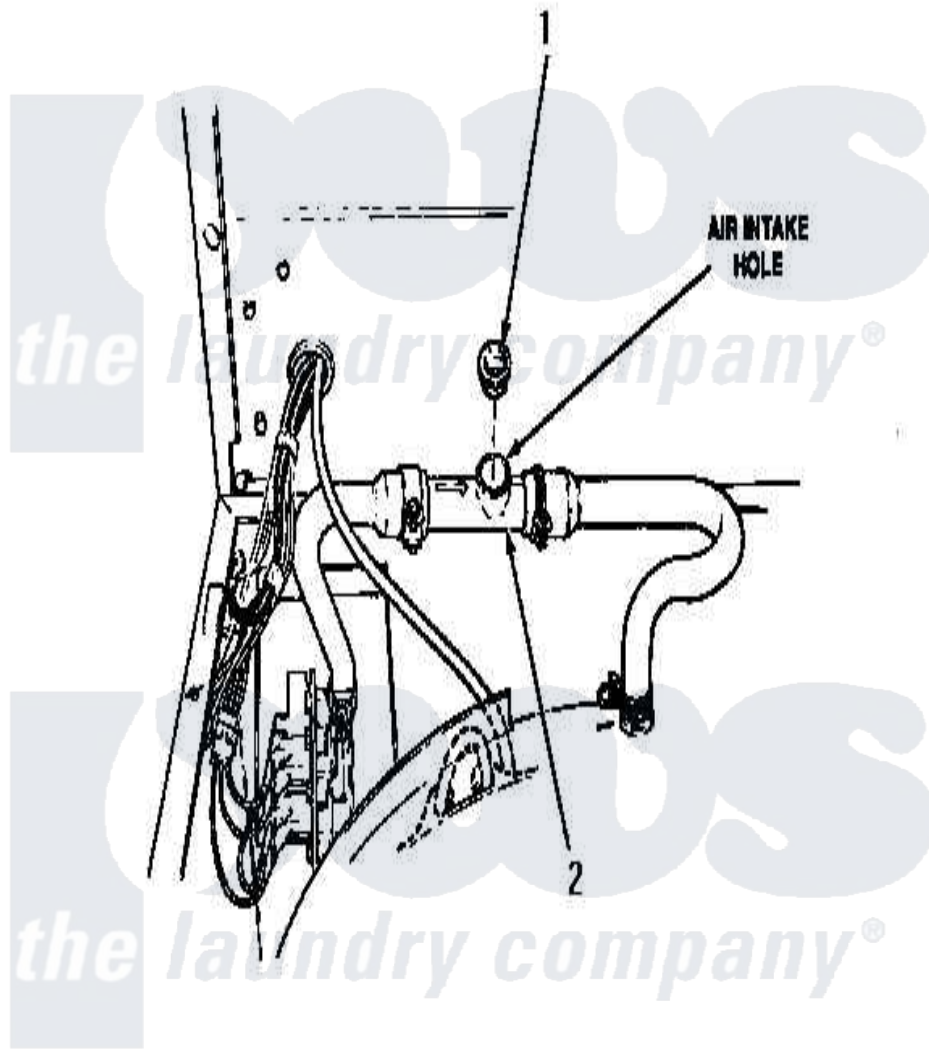

Amana AA4410 03 - BACK FLOW PREVENTER (CHANGE)

Amana Residential Amana AA4410 Washer Parts Parts Diagram 03 - BACK FLOW PREVENTER (CHANGE)
Click on the part number to view part

Item	Original Part Number	Replaced By	Status	Part Description
1	34340	34280		Assembly, Backflow Prevento
2	27118	34280		Assembly, Backflow Prevento