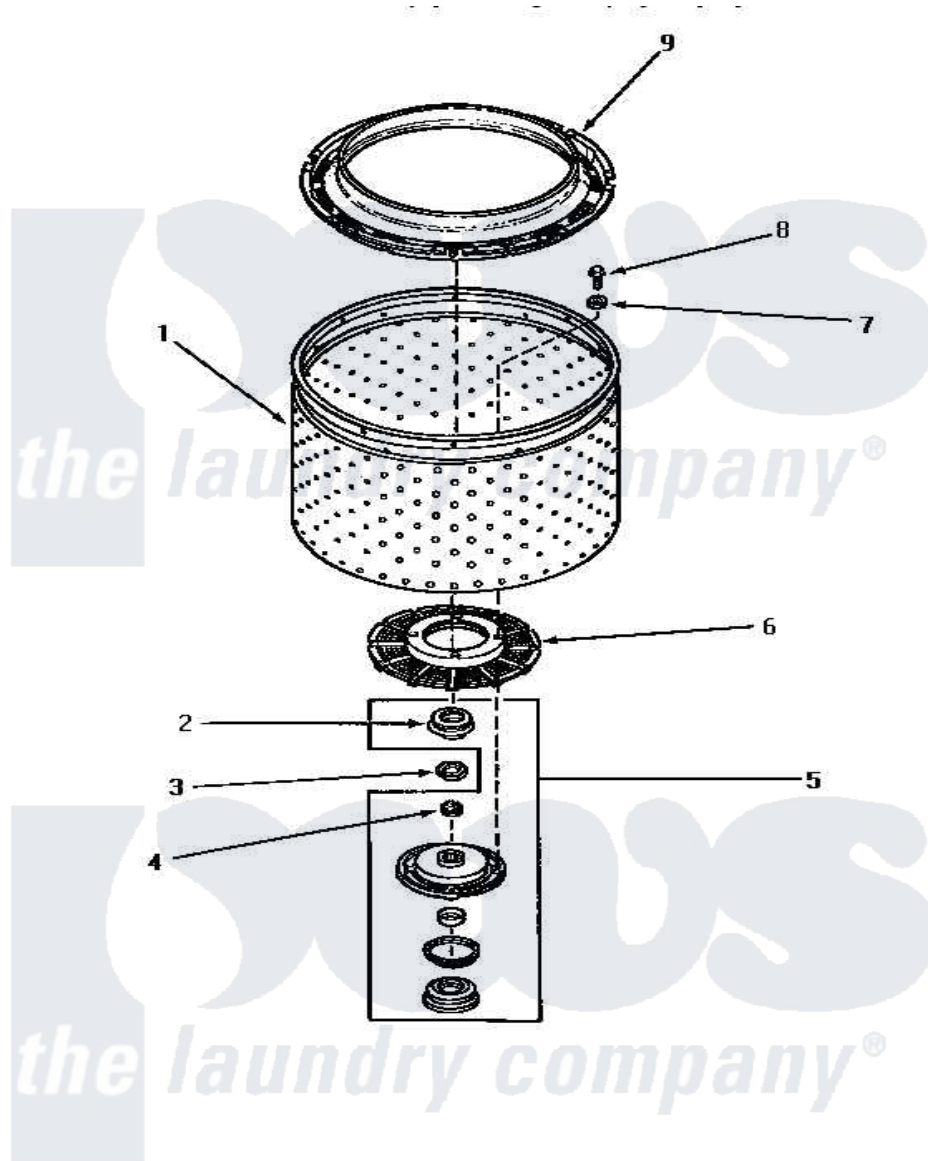

# Amana AA4410 06 - CLOTHES GUARD/WASHTUB/LINT FILTER & HUB

## CLOTHES GUARD, WASHTUB, LINT FILTER AND HUB

Amana Residential Amana AA4410 Washer Parts Parts Diagram 06 - CLOTHES GUARD/WASHTUB/LINT FILTER & HUB

[Click on the part number to view part](#)

Item	Original Part Number	Replaced By	Status	Part Description
1	33296	<a href="#">39248P</a>		Wash Tub
"	33295	<a href="#">39252P</a>		Wash Tub
"	<a href="#">33245</a>			Washtub, Stainless Steel
2	Y00000000		Not Available	SEE NOTE SEAL HEAD -- (SEE PAGES 8 & 10)
3	Y29220	<a href="#">40016301</a>		Nut, Lock
4	29728	<a href="#">40008301</a>		Insert, Spline
5	495P3	<a href="#">R9900552</a>		Hub And Seal
6	32998	<a href="#">39371</a>		Filter Lin
7	<a href="#">28094</a>			Gasket
8	27202	<a href="#">W10116787</a>		Screw
9	32989	<a href="#">35035</a>		Guard, Clothes