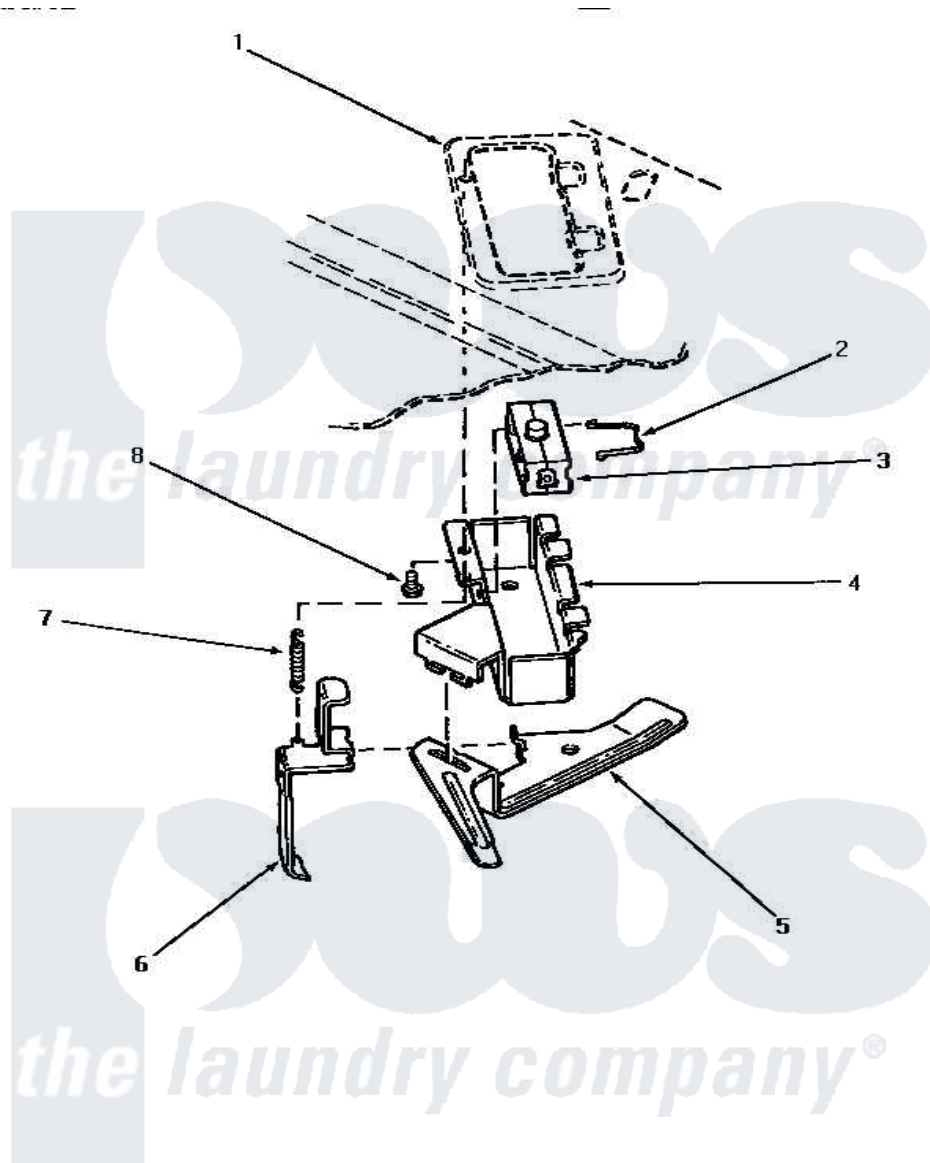

Amana AA4410 07 - DOOR & OUT-OF-BALANCE SWITCH

DOOR AND OUT-OF-BALANCE SWITCH

[Amana Residential Amana AA4410 Washer Parts](#) Parts Diagram 07 - DOOR & OUT-OF-BALANCE SWITCH
Click on the part number to view part

Item	Original Part Number	Replaced By	Status	Part Description
1	Y00000000		Not Available	SEE NOTE CABINET TOP
2	33433		Not Available	CLIP,HOLDER-SWITCH
3	33445	27001095		Switch, Lid
4	33440	36497P		Kit, Switch Holder
5	33441			Arm, Actuator
6	33442			Lever, Unbalanced Load
7	33443			Spring
8	23962	W10116760		Screw