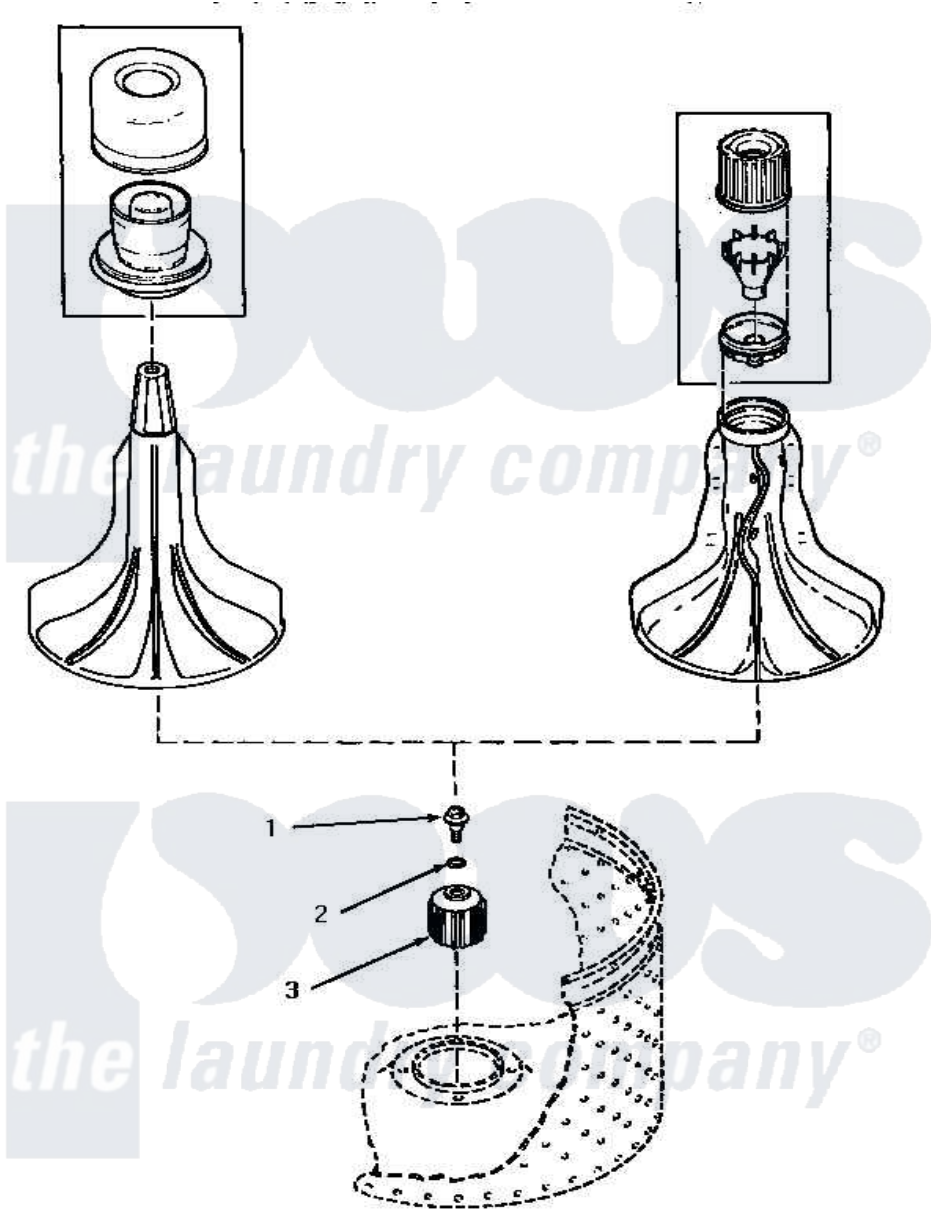

# Amana AA4410 08 - DRIVE BELL (CHANGE)

Amana Residential Amana AA4410 Washer Parts Parts Diagram 08 - DRIVE BELL (CHANGE)  
 Click on the part number to view part

Item	Original Part Number	Replaced By	Status	Part Description
1	34288	<a href="#">40065102</a>		Screw, Shoulder 1/4
2	34289	<a href="#">36472</a>		O-Ring
3	34504	<a href="#">R9900189</a>		Kit, Drive Bell And Seal