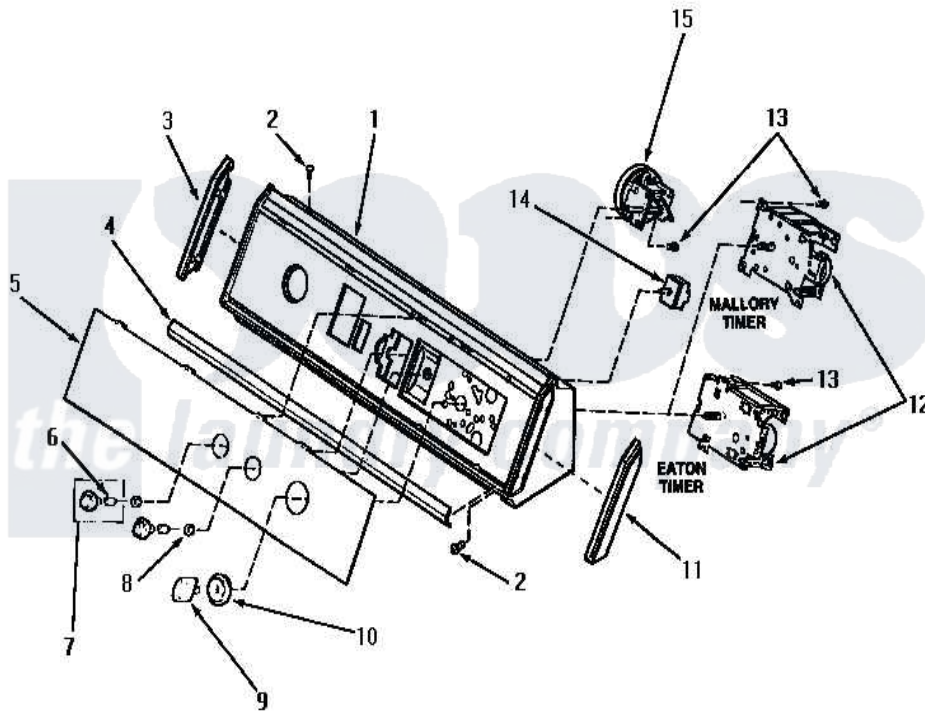

Amana AA4410 10 - GRAPHICS PANEL, CONTROL HOOD & CONTROLS

GRAPHICS PANEL, CONTROL HOOD AND CONTROLS

Amana [Residential Amana AA4410 Washer Parts](#) Parts Diagram 10 - GRAPHICS PANEL, CONTROL HOOD & CONTROLS

[Click on the part number to view part](#)

Item	Original Part Number	Replaced By	Status	Part Description
"	NOTE:		Not Available	THE INDIVIDUAL MOTORS ARE NOT AVAILABLE SEPARATELY, ORDER COMPLETE ASSEMBLIES.
1	31735		Not Available	ASSY, CONTROL HOOD
2	31752		Not Available	SCREW, No.8ABX3/4 POZIDRI
3	31249		Not Available	CAP, END-L.H.-CHROME
5	32718		Not Available	NO LONGER AVAILABLE
6	10519		Not Available	RETAINER
7	31286		Not Available	ASSY, KNOB-ROTARY-BLK/O
8	57584		Not Available	NUT
9	31281			Assembly, Knob-Timer-Black
10	31279			Assembly, Timer Skirt And Ring
11	31248			Cap, End-RH-Chrome
12	31239	31239P		Timer 3 Cycle Package
13	23962	W10116760		Screw