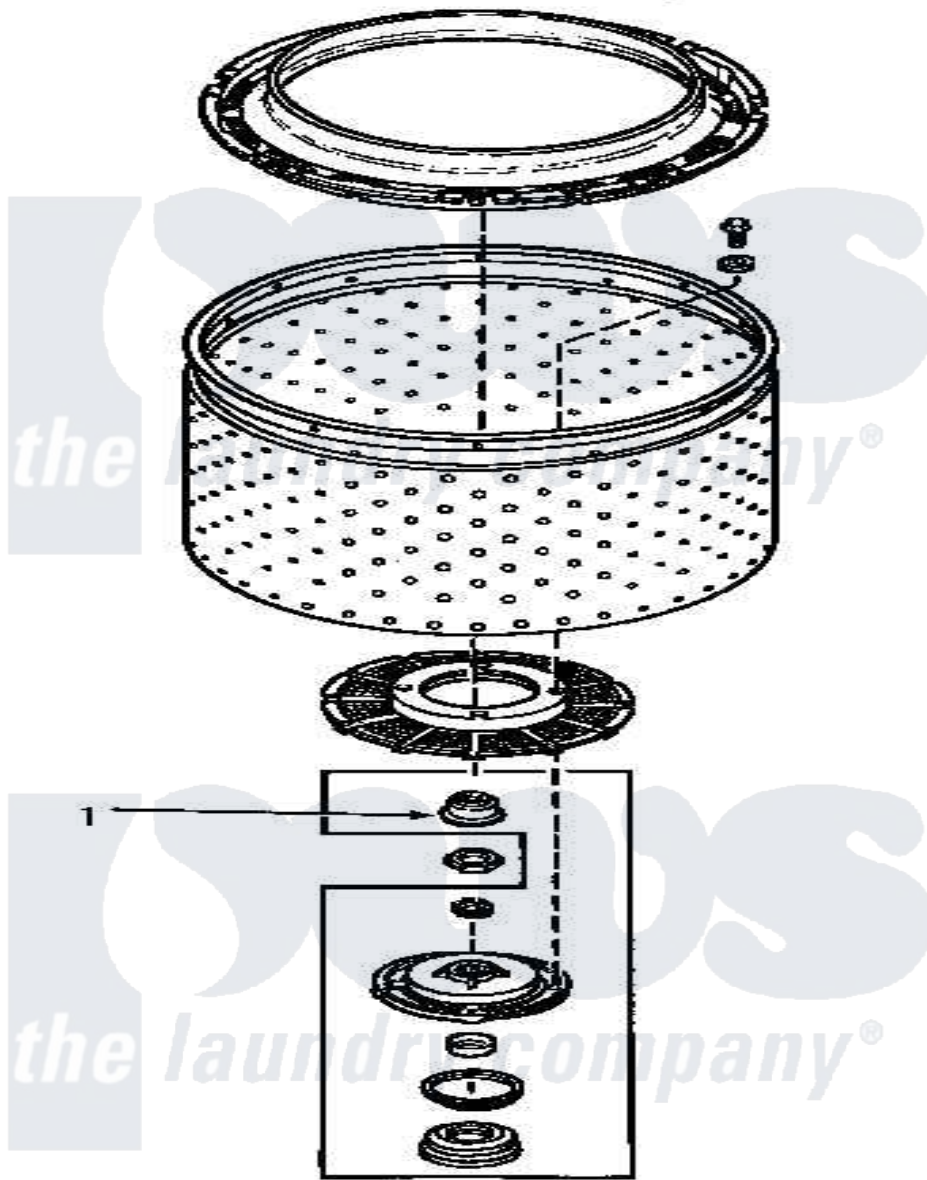

Amana AA4410 11 - HUB & TRANSMISSION TUBE SEAL

Amana Residential Amana AA4410 Washer Parts Parts Diagram 11 - HUB & TRANSMISSION TUBE SEAL
Click on the part number to view part

Item	Original Part Number	Replaced By	Status	Part Description
1	34184	R9900189		Kit, Drive Bell And Seal