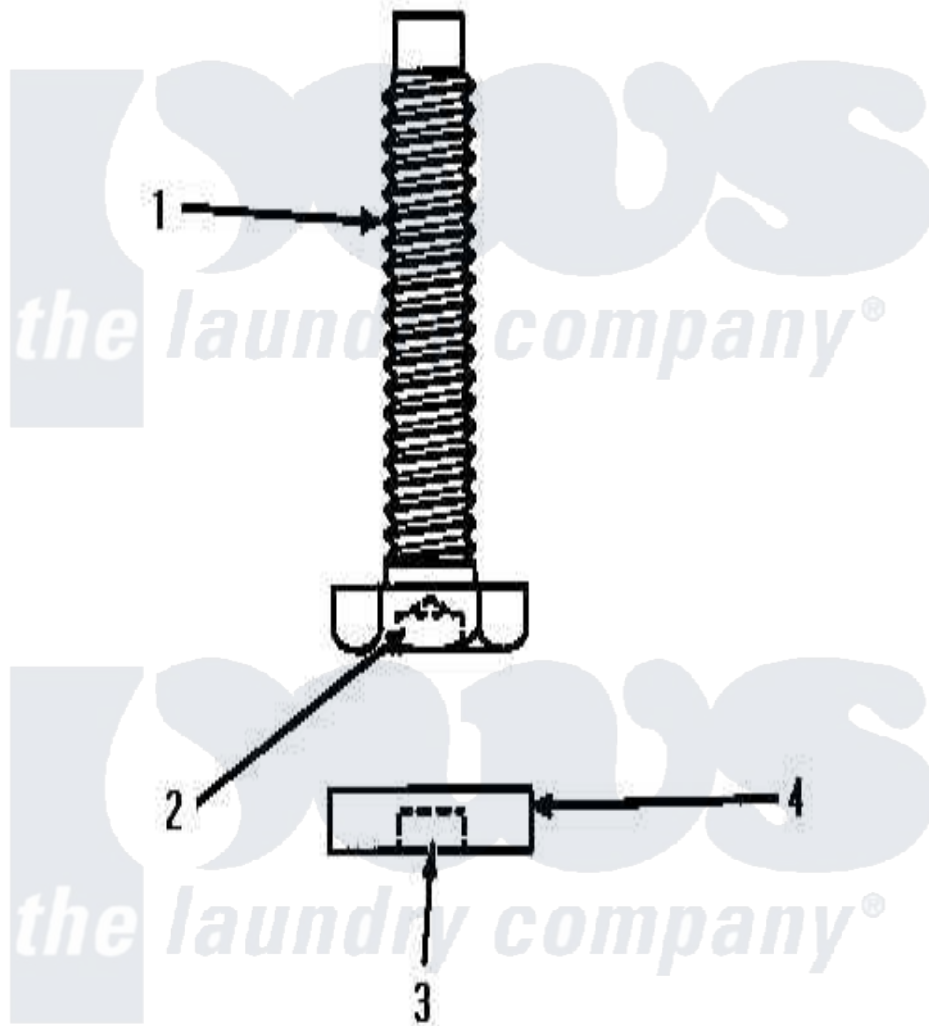

# Amana AA4410 13 - LEVELING LEG (CHANGE)

Amana [Residential Amana AA4410 Washer Parts](#) Parts Diagram 13 - LEVELING LEG (CHANGE)  
Click on the part number to view part

Item	Original Part Number	Replaced By	Status	Part Description
1	Y34319	<a href="#">22003428</a>		Leg, Adjustable
2	Y00000000		Not Available	SEE NOTE HOLE
3	Y00000000		Not Available	SEE NOTE RUBBER DIMPLE
4	34318	<a href="#">40016001</a>		Foot, Rubber