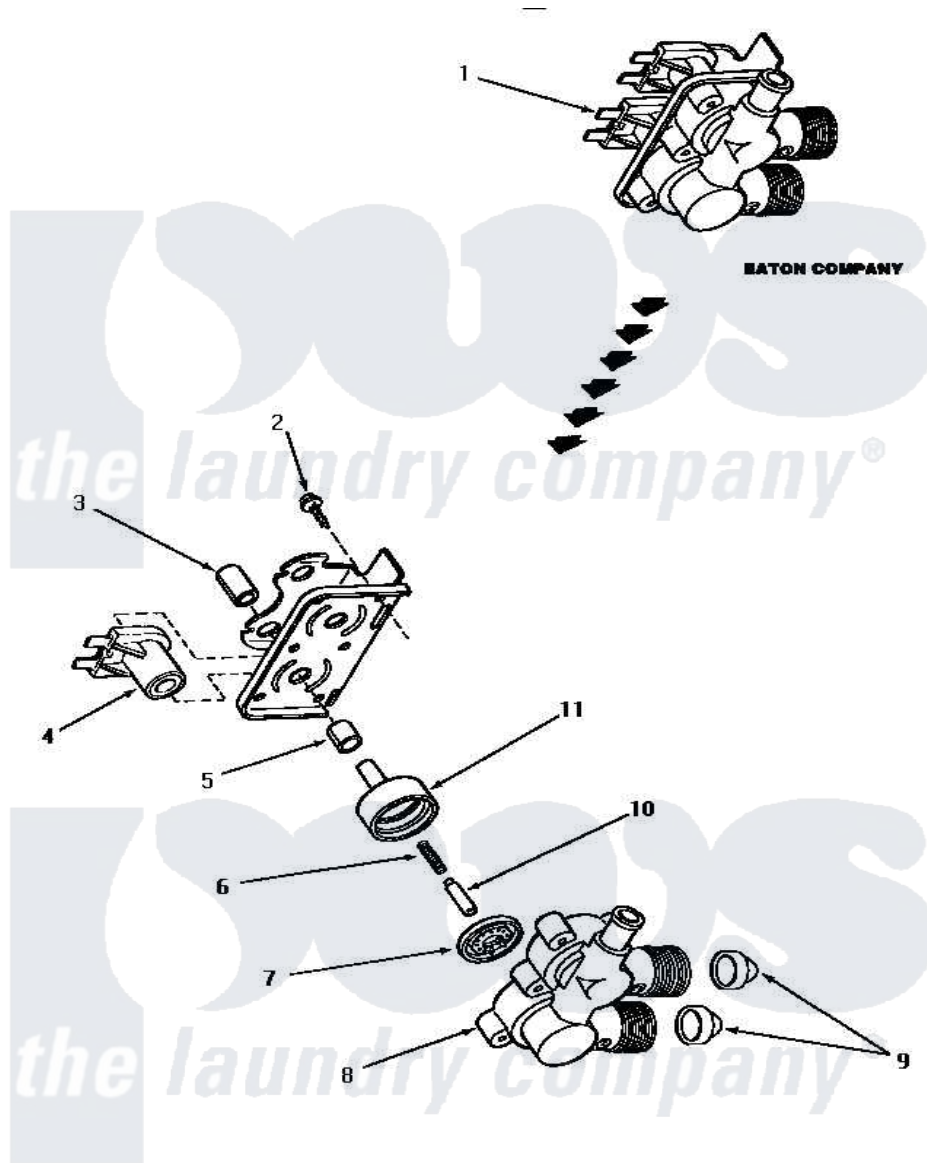

Amana AA4410 14 - MIXING VALVE ASSY (EATON COMPANY)

**MIXING VALVE ASSEMBLY
(Eaton Company)**

Amana [Residential Amana AA4410 Washer Parts](#) Parts Diagram 14 - MIXING VALVE ASSY (EATON COMPANY)

[Click on the part number to view part](#)

Item	Original Part Number	Replaced By	Status	Part Description
1	33930			Valve, Mixing
2	25817C		Not Available	SCREW
3	24128		Not Available	SLEEVE, LONG
4	33930A	33930		Valve, Mixing
5	24129		Not Available	SLEEVE, SHORT
6	24131		Not Available	SPRING
7	24134		Not Available	DIAPHRAGM
8	Y24159	33930		Valve, Mixing
9	24122	22002960		Strainer, Washer Inlet
10	24132		Not Available	ARMATURE
11	24130			Guide, Armature