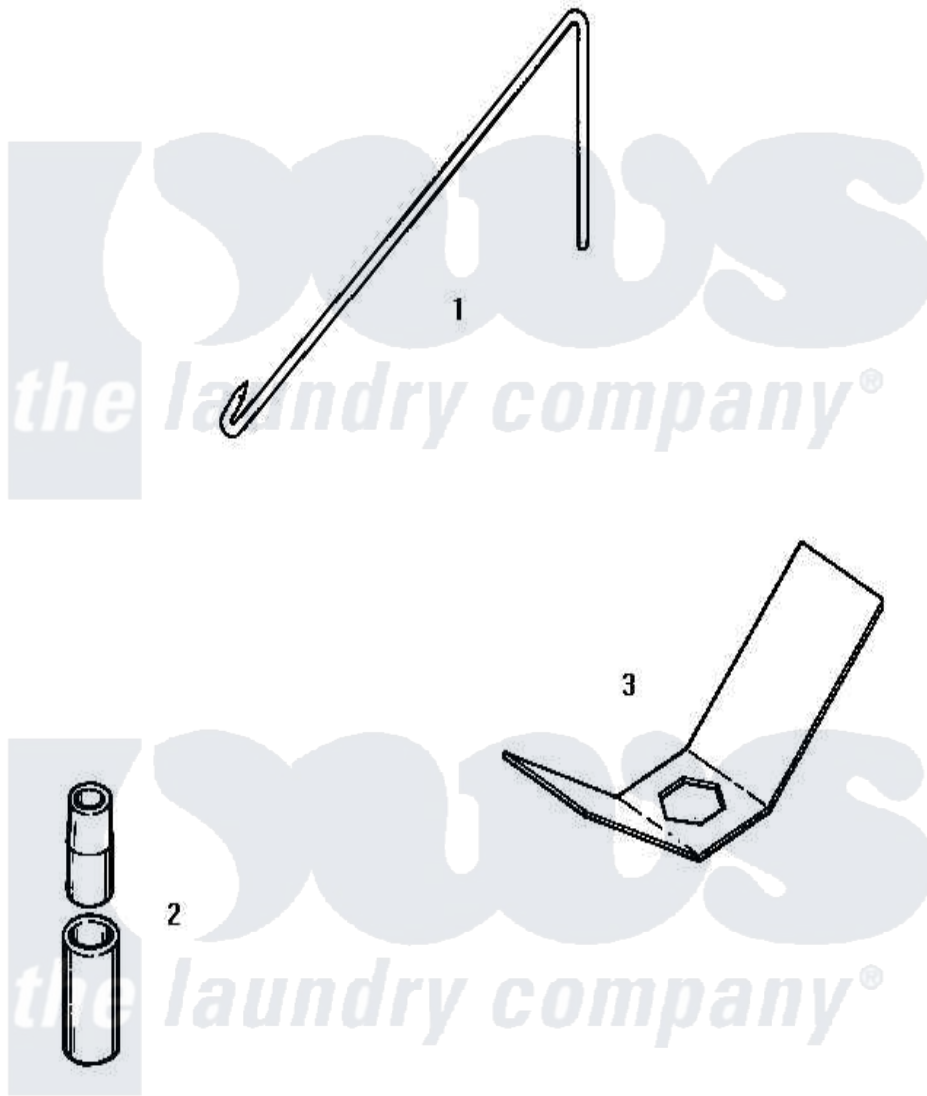

Amana AA4410 18 - SPECIAL TOOLS

Amana [Residential Amana AA4410 Washer Parts](#) Parts Diagram 18 - SPECIAL TOOLS
Click on the part number to view part

Item	Original Part Number	Replaced By	Status	Part Description
1	229P4	321P4		Hook, Spring
2	242P4			Installer, Spring
3	237P4	306P4		Hex Wrench