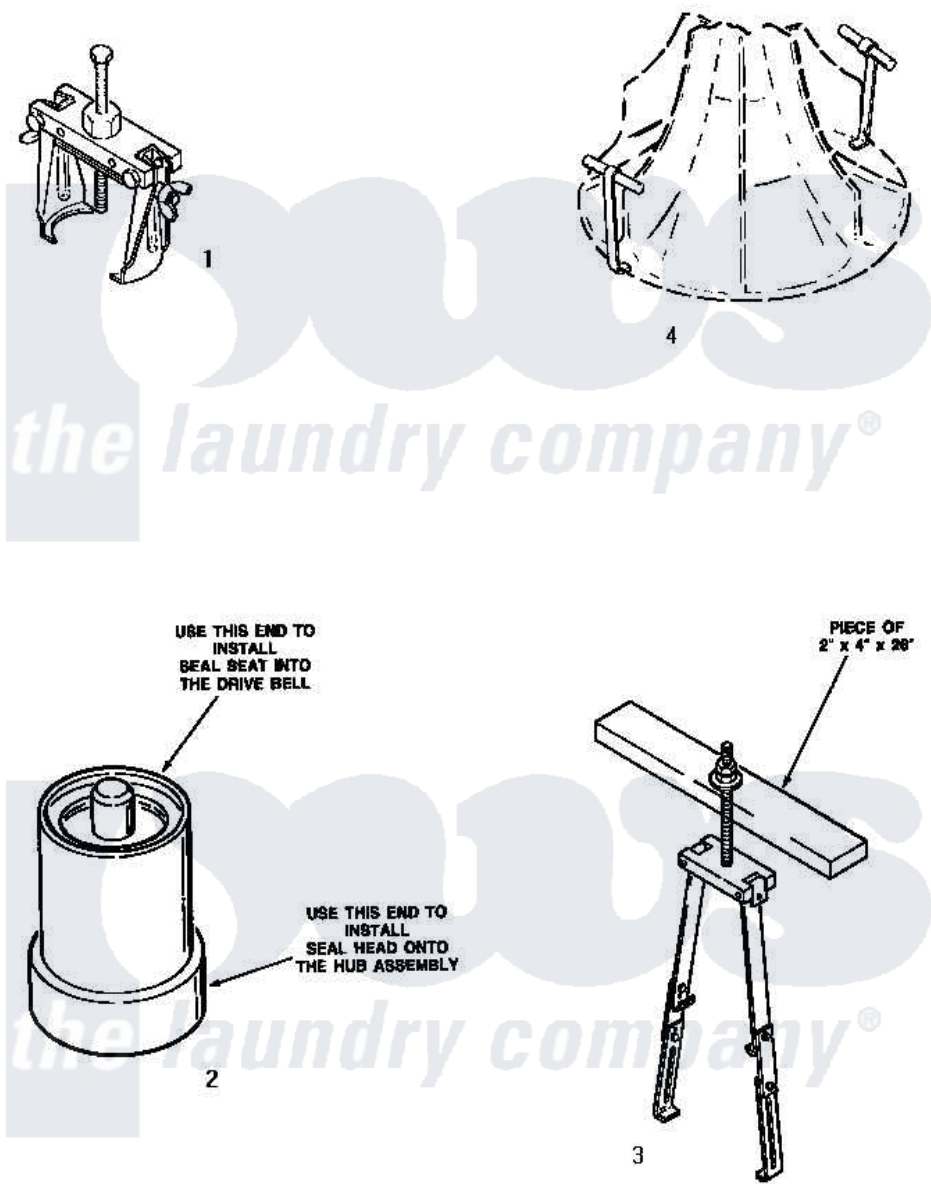

Amana AA4410 19 - SPECIAL TOOLS

Amana [Residential Amana AA4410 Washer Parts](#) Parts Diagram 19 - SPECIAL TOOLS
 Click on the part number to view part

| Item | Original Part Number | Replaced By | Status | Part Description |
|------|------------------------|-----------------------|---------------|----------------------------------|
| 1 | 253P4 | 294P4 | | Bell Tool |
| 2 | 255P4 | | Not Available | TOOL,SEAL INSTALLING |
| 3 | 256P4P | | Not Available | ASSY,AGITATOR PULLER xREPLACE |
| 4 | 254P4P | | | Agitator Hooks |