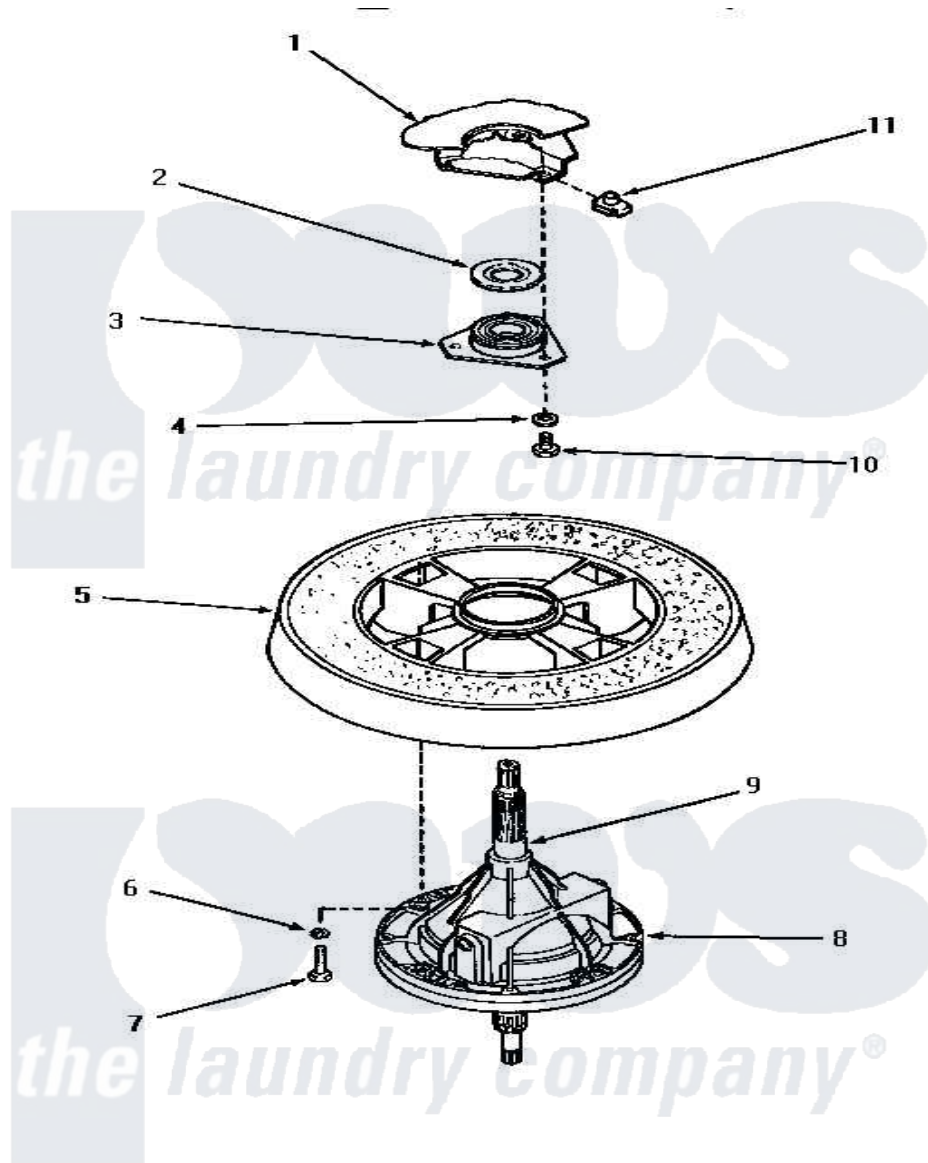

Amana AA4410 20 - TRANSMISSION ASSY & BALANCE RING

TRANSMISSION ASSEMBLY AND BALANCE RING

Amana [Residential Amana AA4410 Washer Parts](#) Parts Diagram 20 - TRANSMISSION ASSY & BALANCE RING
 Click on the part number to view part

Item	Original Part Number	Replaced By	Status	Part Description
1	Y00000000		Not Available	SEE NOTE OUTER TUB
2	27187			Flinger
3	27182	40004201P		Main Bearing Assembly
4	04366			Lockwasher, 5/16intshkp
5	27143		Not Available	BALANCE RING
6	02431			Lockwasher, 1/4 Ext Shk
7	27200		Not Available	CAP SCREW
8	33227	33227P		Assembly- Tran
9	27604P			Never-Seeze 1 Oz Tube
10	01355		Not Available	SCREW
11	27222			Nut, Retainer 5/16-18