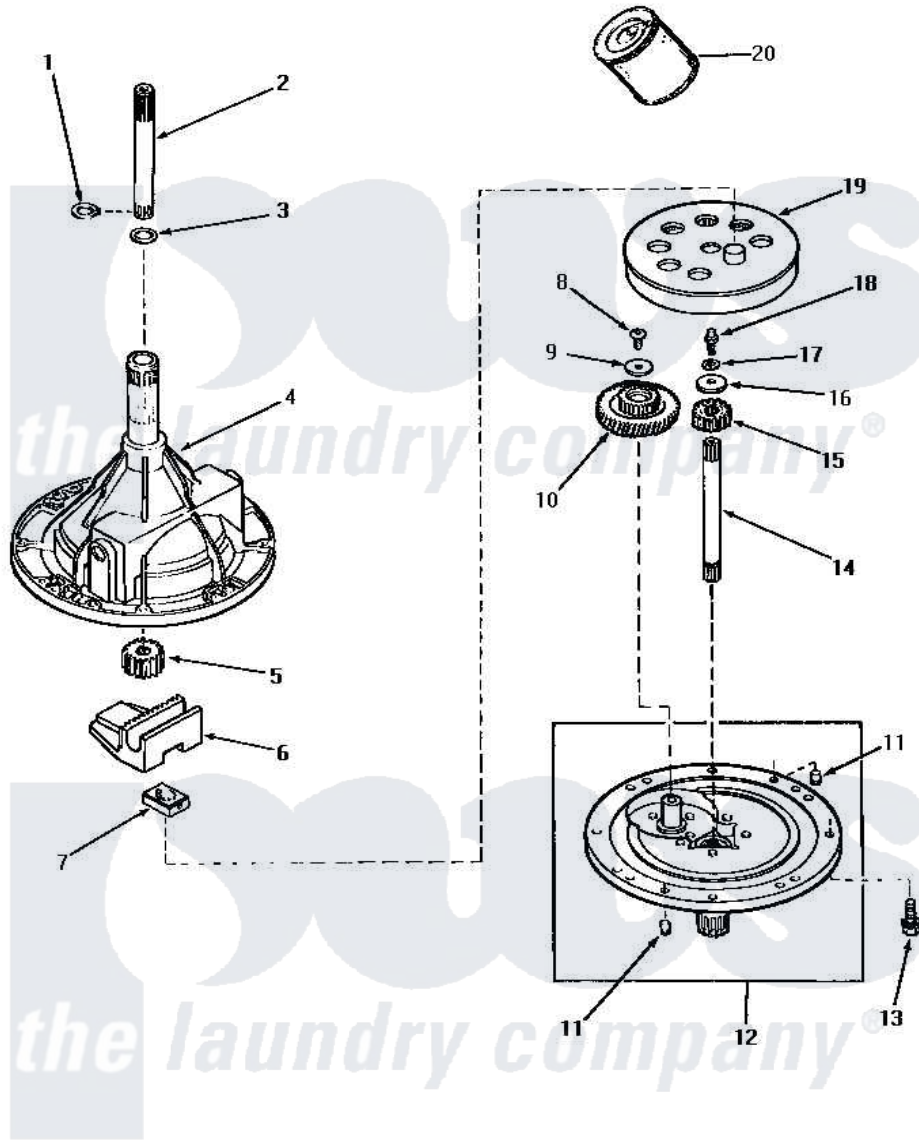

Amana AA4411 01 - 33227 TRANSMISSION ASSY COMPONENTS

COMPONENTS FOR 33227 TRANSMISSION ASSEMBLY

Amana [Residential Amana AA4411 Washer Parts](#) Parts Diagram 01 - 33227 TRANSMISSION ASSY COMPONENTS
 Click on the part number to view part

Item	Original Part Number	Replaced By	Status	Part Description
1	27197			Ring, Retaining
2	29134	Y36570		Shaft, Output
3	20212	35092		Washer, 3628id X 1.00 X .056
4	33223		Not Available	ASSY, TRANSMISSION CASE
5	27003			Pinion, Agitator
6	Y31526			Rack
7	26493			Slide
8	29273			Screw, 1/4-20 X 3/8
9	29260		Not Available	WASHER
10	29161			Gear, Reduction
11	27172			Pin, Dowel
12	33214		Not Available	TRANSMISSION COVER ASSEMBLY
13	32814		Not Available	SCREW, 1/4-20X7/8 SERRA
14	27081	27081P		Shaft Input Package
15	Y29160			Pinion, Drive
16	26509	40041501		Washer

17	21456		Lockwasher, 1/4 Intshkp
18	27030	Not Available	SCREW, 1/4-20 SPECIAL
19	26577		Assembly, Gear And Stud
20	27243P		Oil, CW Transmission F-
NI	28434P	Not Available	LOCTITE