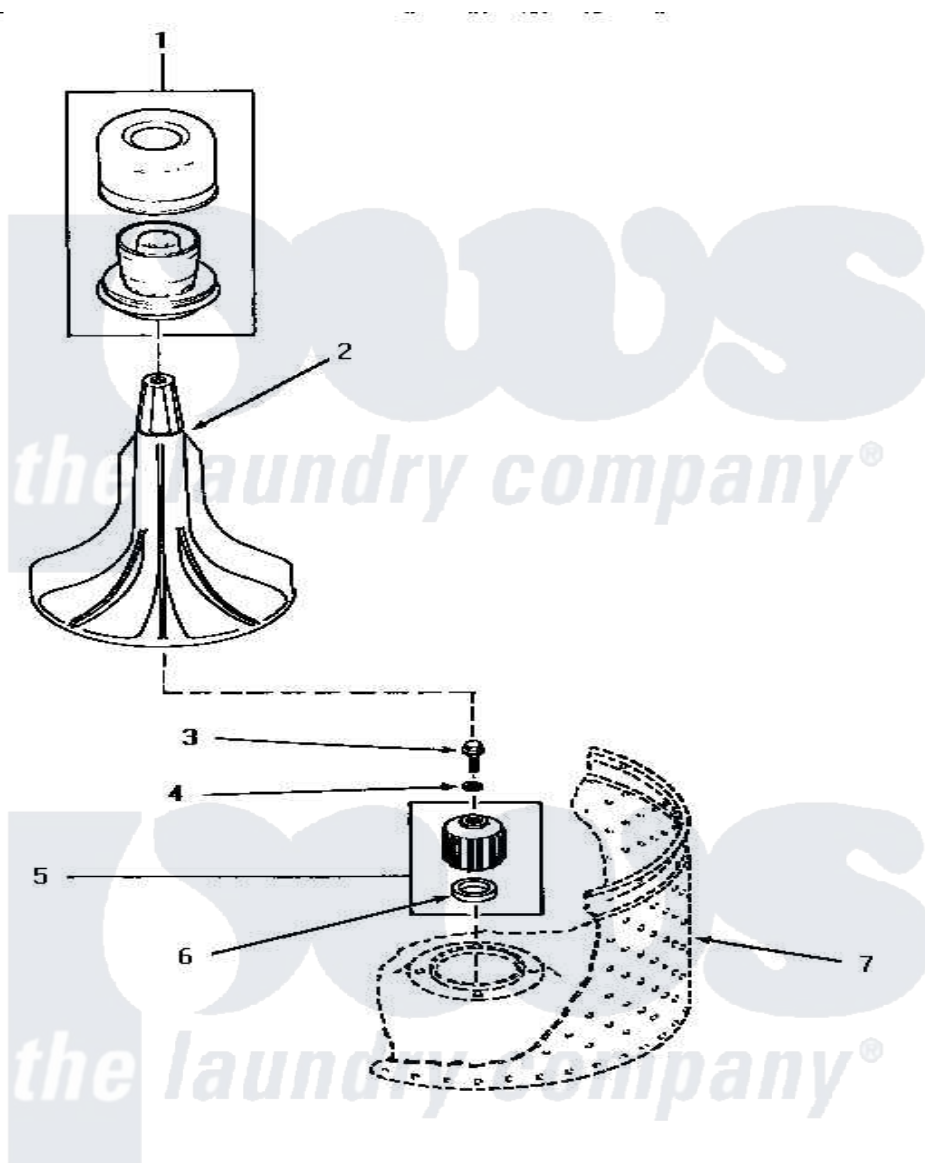

Amana AA4411 02 - AGITATOR, DRIVE BELL & SEAL SEAT

AGITATOR, DRIVE BELL AND SEAL SEAT

Amana [Residential Amana AA4411 Washer Parts](#) Parts Diagram 02 - AGITATOR, DRIVE BELL & SEAL SEAT
 Click on the part number to view part

Item	Original Part Number	Replaced By	Status	Part Description
1	30857	33510		Assembly, Dispenser-Fabric
2	33514	40000501W		Agitator, Flex Vane
3	30852			Screw, No.8-1/4 X 20 X 3/
4	30853		Not Available	SEAL
5	30071P	R9900189		Kit, Drive Bell And Seal
6	Y00000000		Not Available	SEE NOTE SEAL SEAT -- (SEE PAGES 8 & 10)
7	Y00000000		Not Available	SEE NOTE WASHTUB
NI	442P3	R9900189		Kit, Drive Bell And Seal