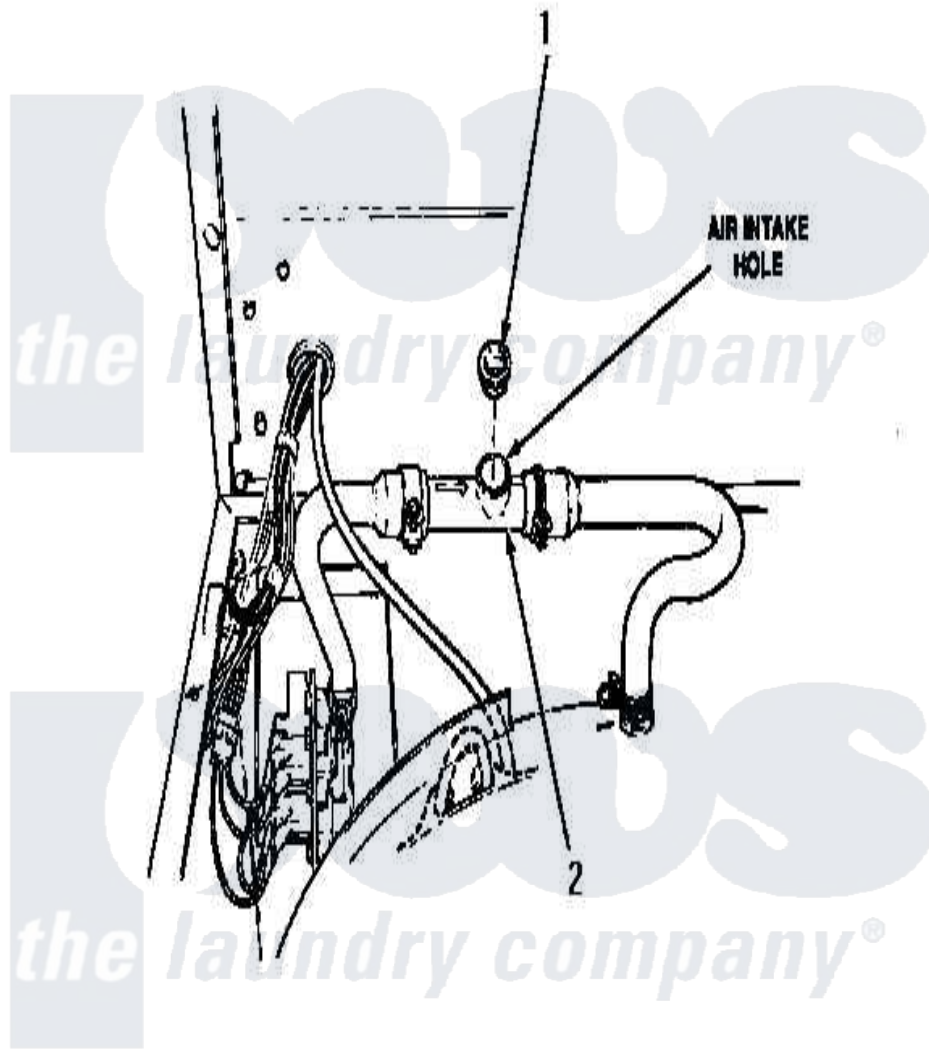

Amana AA4411 03 - BACK FLOW PREVENTER (CHANGE)

[Amana Residential Amana AA4411 Washer Parts](#) Parts Diagram 03 - BACK FLOW PREVENTER (CHANGE)
Click on the part number to view part

Item	Original Part Number	Replaced By	Status	Part Description
1	34340	34280		Assembly, Backflow Prevento
2	27118	34280		Assembly, Backflow Prevento