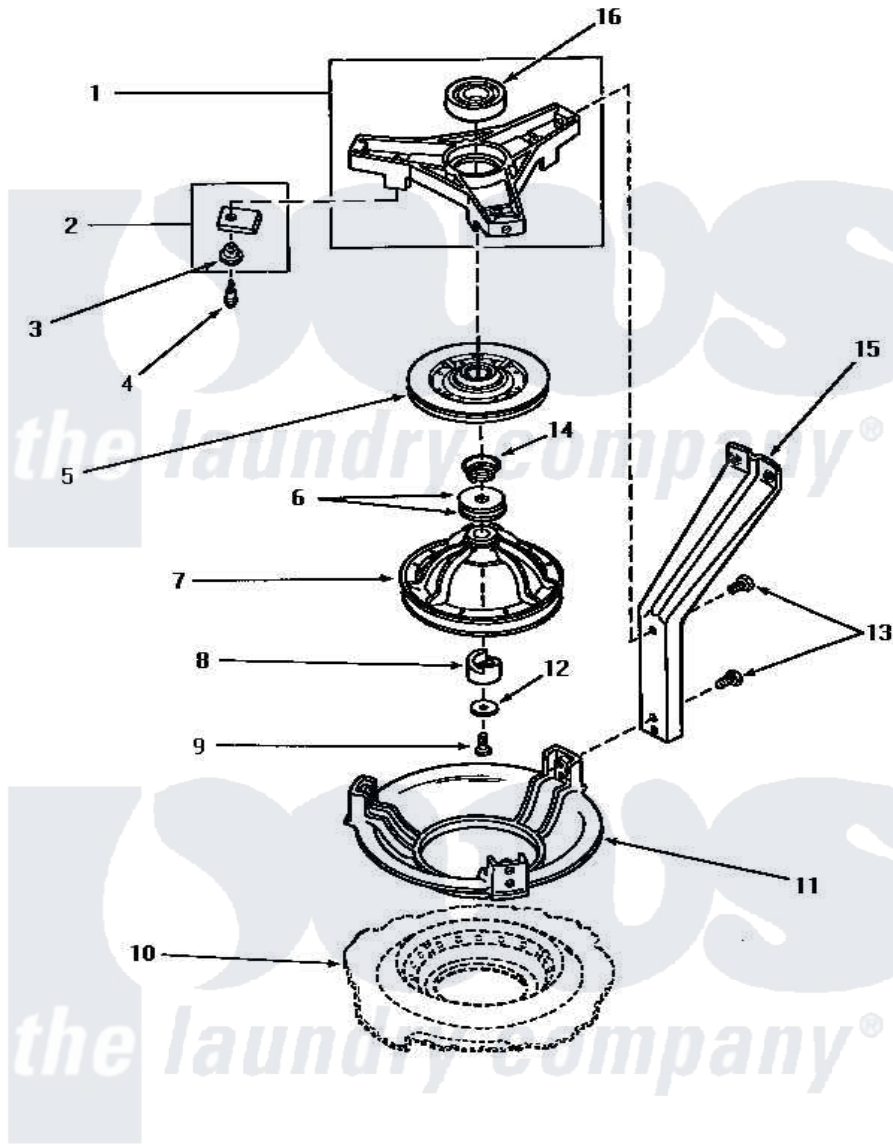

# Amana AA4411 04 - BRG HSG/BRAKE/PULLEY & PIVOT DOME

## BEARING HOUSING, BRAKE, PULLEY AND PIVOT DOME

Amana [Residential Amana AA4411 Washer Parts](#) Parts Diagram 04 - BRG HSG/BRAKE/PULLEY & PIVOT DOME  
 Click on the part number to view part

Item	Original Part Number	Replaced By	Status	Part Description
1	28913	<a href="#">35746</a>		AssemLy, Bearing Housing-L
2	348P3	<a href="#">R9900543</a>		Pad-Brake
3	<a href="#">29993</a>			Sleeve, Anti-Rotation
4	<a href="#">26547</a>			Screw, 10-24 Shoulder
5	31961	<a href="#">R9900474</a>		Brake Assembly
6	32651	<a href="#">40065701</a>		Washer, 2 Odx.63 ID
7	30260	<a href="#">34232P</a>		Kit-Pulley
8	<a href="#">27018</a>			Helix
9	27220	<a href="#">40063401</a>		Screw, 1/4-20 x 5/8 Hex
10	Y00000000		Not Available	SEE NOTE BASE ASSEMBLY
11	27124		Not Available	DOME,PIVOT
12	26509	<a href="#">40041501</a>		Washer
13	30016	<a href="#">40128701</a>		Screw, 5/16-18 X .50
14	<a href="#">33435</a>			Spring, Conical
15	<a href="#">27090</a>			Leg, Support
16	28944R	<a href="#">40004001</a>		Bearing, Main