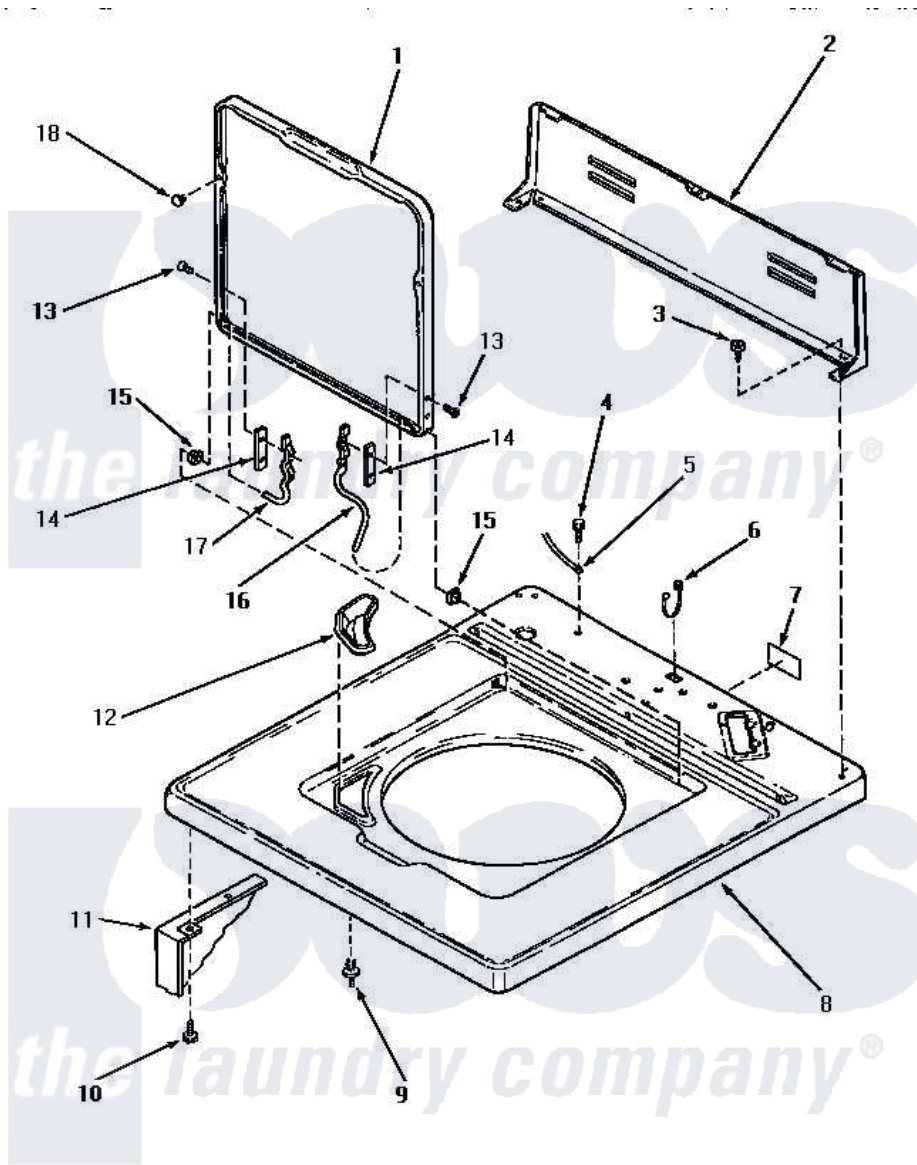

Amana AA4411 05 - CAB TOP/LOADING DR & CTRL HOOD REAR PAN

CABINET TOP, LOADING DOOR AND CONTROL HOOD REAR PANEL

Amana Residential Amana AA4411 Washer Parts Parts Diagram 05 - CAB TOP/LOADING DR & CTRL HOOD REAR PAN

Click on the part number to view part

Item	Original Part Number	Replaced By	Status	Part Description
1	33541W	33541WP		Lid, W/Instructions
"	33541H		Not Available	LOADING DOOR, HARVEST GOLD
"	33541L	33541LP		Lid, W/Instructions
2	33619		Not Available	CONTROL HOOD REAR PANEL
3	23962	W10116760		Screw
4	52909			Screw, 10B-16 X 1/2 HeX
5	Y00000000		Not Available	SEE NOTE GROUND WIRE, GREEN
6	21903	211881		Grommet, Cord Part Not Used-Gas Models Only
7	24903		Not Available	STICKER,DISCONNECT POW
8	33451W		Not Available	CABINET TOP, WHITE
"	33451L		Not Available	CABINET TOP, ALMOND
"	33451H		Not Available	CABINET TOP, HARVEST GOLD